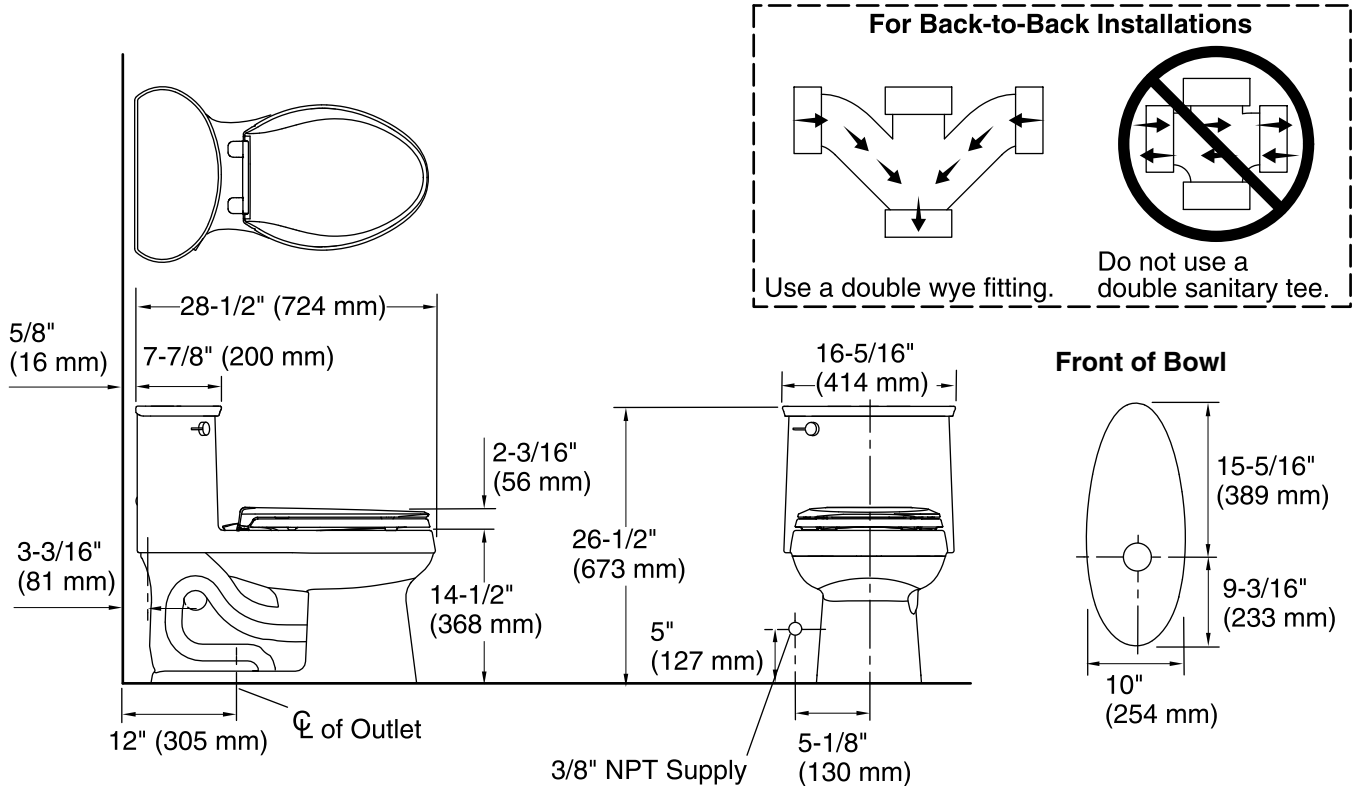

Features

- One-piece toilets integrate the tank and bowl into a seamless, easy-to-clean design.
- Elongated bowl offers added room and comfort.
- 1.28 gallons per flush (gpf).
- 2-1/8-inch glazed trapway.
- Standard left-hand Polished Chrome trip lever included.
- Grip-Tight Cachet® Q3 functionality allows seat to close quietly and quickly unlatch from the toilet for easy removal and convenient cleaning
- Supply line not included.

Installation

- Standard 12-inch rough-in.

Water Conservation & Rebates

- WaterSense® toilets meet strict EPA flushing guidelines, including using at least 20 percent less water than 1.6-gallon toilets.
- Eligible for consumer rebates in some municipalities.

Technical Information

All product dimensions are nominal.

Toilet type:	One-piece
Bowl shape:	Elongated front
Trap passageway:	2-1/8" (54 mm)
Water Consumption	
Full:	1.28 gpf (4.8 lpf)
Water surface size:	11-5/16" x 8" (287 mm x 203 mm)
Rim to water surface:	5-3/8" (137 mm)
Rough-in:	12" (305 mm)
Seat-mounting holes:	5-1/2" (140 mm)

Notes

Install this product according to the installation instructions.

For back-to-back toilet installations: Use only a 45° double wye fitting.