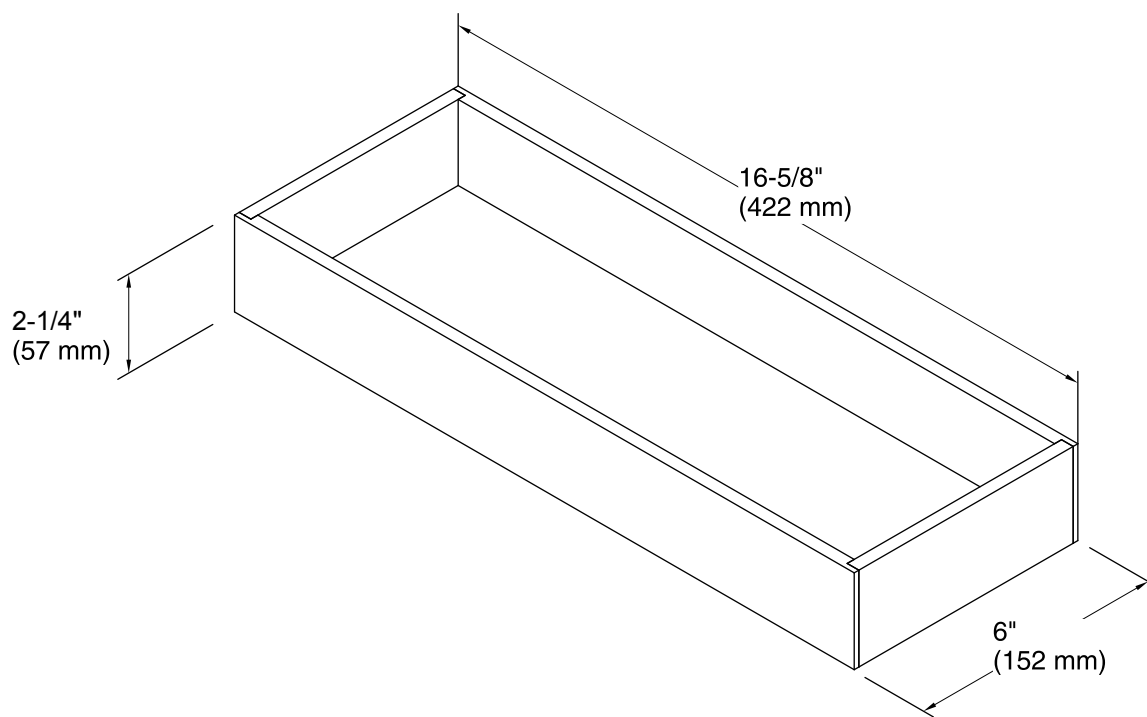

Features

- Interior tray for holding hair dryers and other devices.
- For use with the K-99679 Rollout Drawer for Jacquard™, Damask™, and Poplin™ vanities.

Material

- Bamboo

Codes/Standards

None Applicable

Technical Information

All product dimensions are nominal.