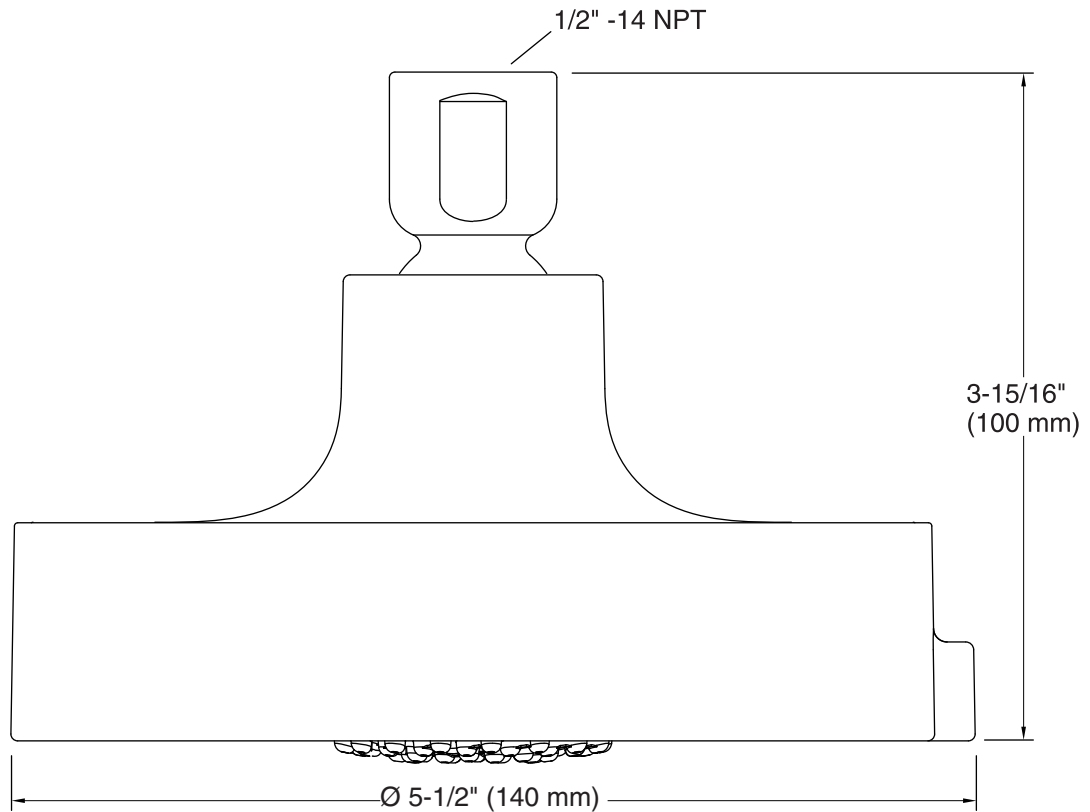

Features

- 3-function showerhead with wide coverage, medium coverage, and concentrated spray options.
- 1.75 gpm (6.6 L) per minute flow rate.
- 5-1/2" (140 mm) diameter showerhead.
- Complements Purist® suite.
- MasterClean™ spray nozzles to prohibit mineral build-up for easy cleaning.

Installation

- 1/2" - 14 NPT connection

Recommended Accessories

K-7397 Shower Arm and Flange

Codes/Standards

ASME A112.18.1/CSA B125.1

DOE - Energy Policy Act 1992

EPA WaterSense®

Technical Information

All product dimensions are nominal.

Showerhead:

Rated maximum flow: 1.75 gal/min (6.6 l/min)

Notes

Install this product according to the installation guide.