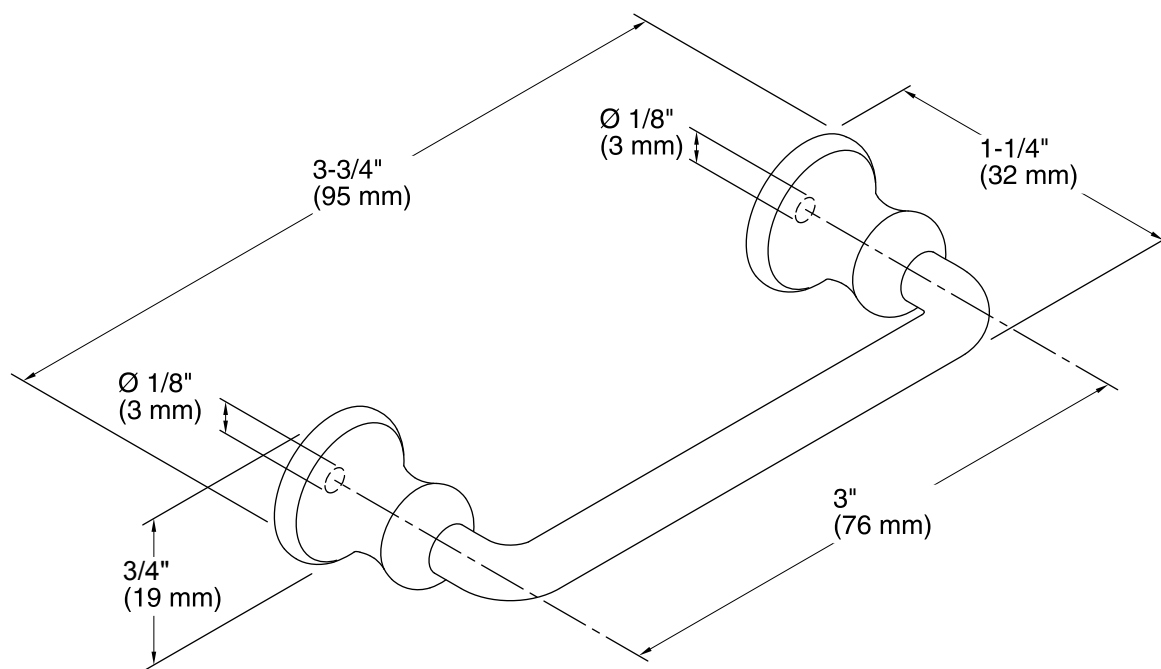

Features

- Premium metal construction for durability.
- Available in Chrome, Brushed, and Black finishes.
- Designed to complement the traditional style of Damask™ vanities.

Codes/Standards

None Applicable

Technical Information

All product dimensions are nominal.