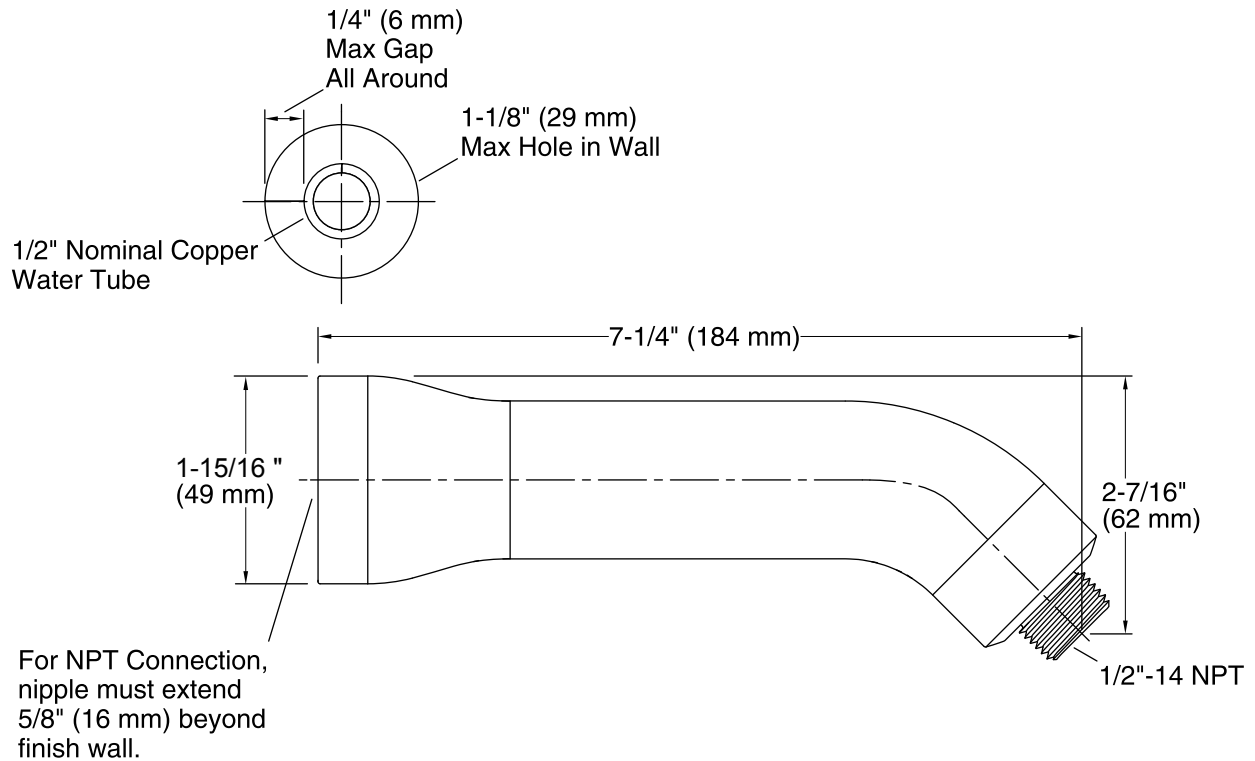

Technical Information

All product dimensions are nominal.

Notes

Install this product according to the installation guide.

Product installs using a NPT connection to a 1/2" - 14 NPT nipple.