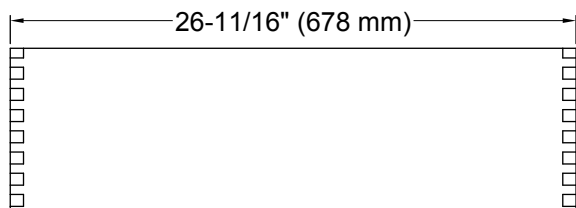

Features

- For use with K-99512 Jacquard™, K-99525 Damask™, and K-99538 Poplin™ vanities.
- Catalyzed conversion varnish provides a durable moisture-resistant finish.
- Full-extension 18" (457 mm) depth drawer with slow-close under-mount slides for smooth opening.
- Requires the K-99738 Appliance Tray.
- Can be paired with the K-99677 Adjustable Shelf or K-99678 Adjustable Shelf with Electrical Outlets.

Color	Code	Description
	1WR	Oxford Maple

Technical Information

All product dimensions are nominal.

Notes

Install this product according to the installation guide.