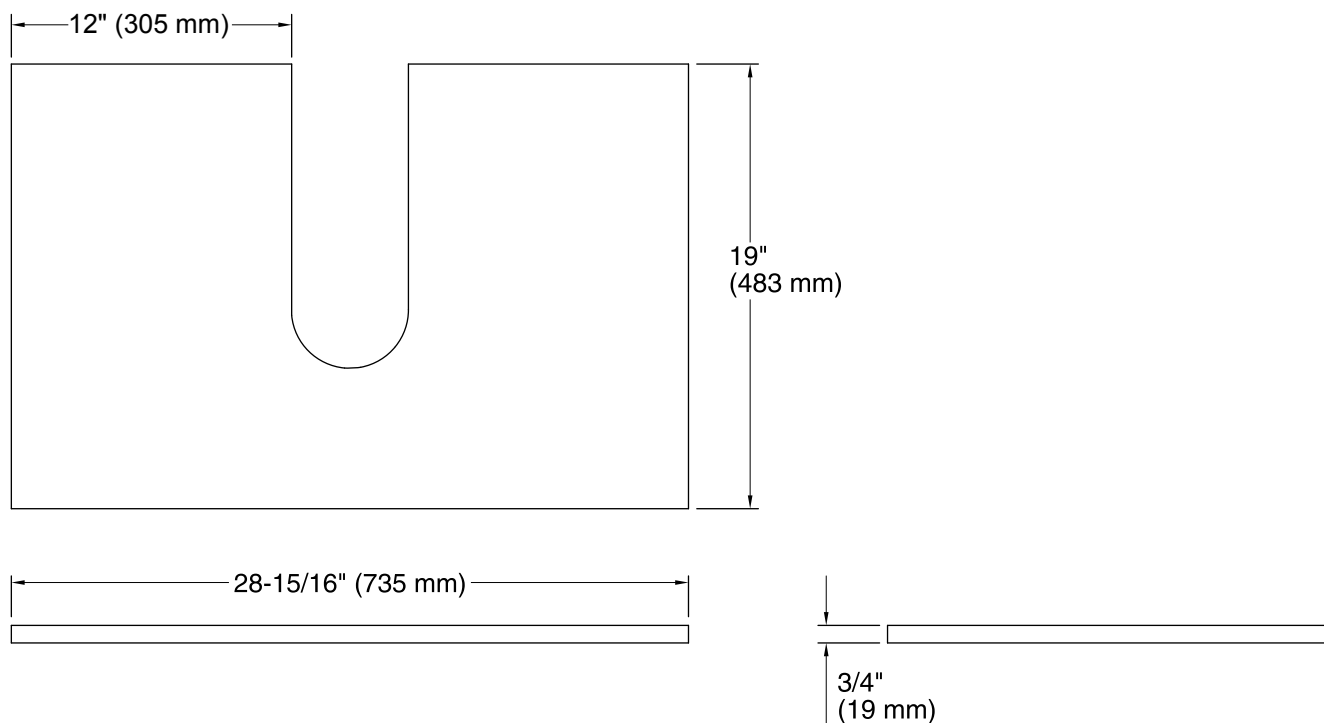

| Color | Code | Description |
|--|------|--------------|
|  | 1WR | Oxford Maple |

Technical Information

All product dimensions are nominal.