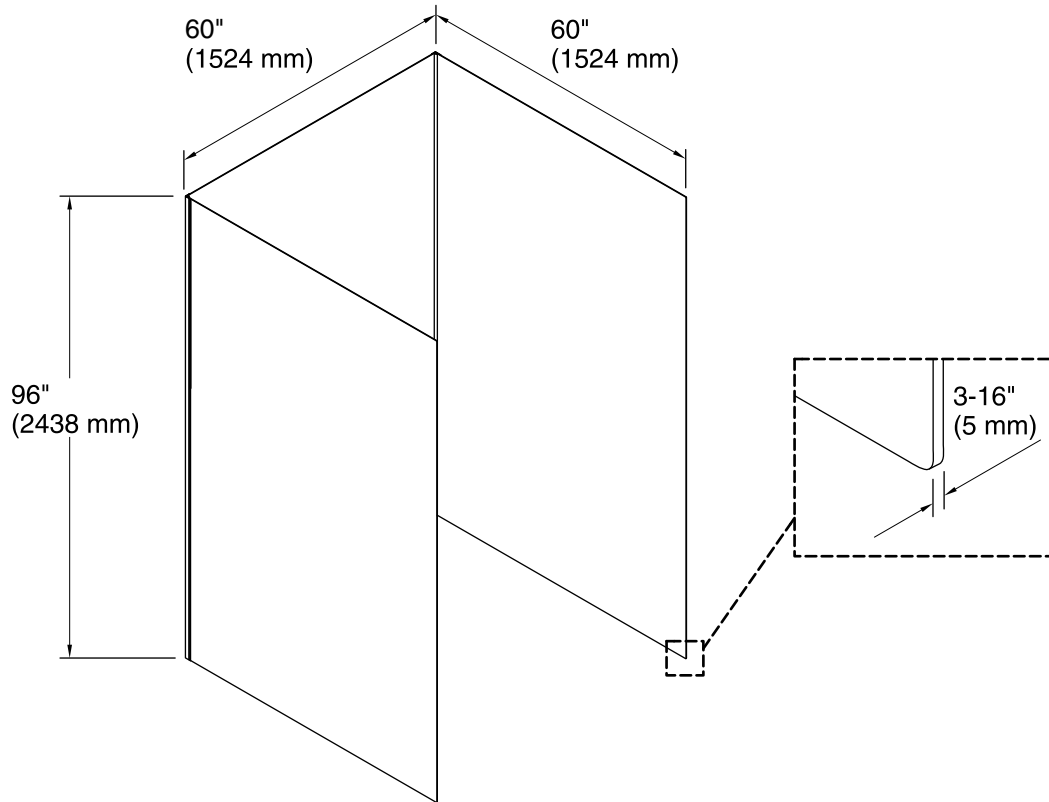

### Features

- Includes (3) 60"x96" wall panels and (2) color-matched corner joints.

### Installation

- Trimmable to customize size and installation.

### Technical Information

All product dimensions are nominal.

Installation: 3-Wall Alcove