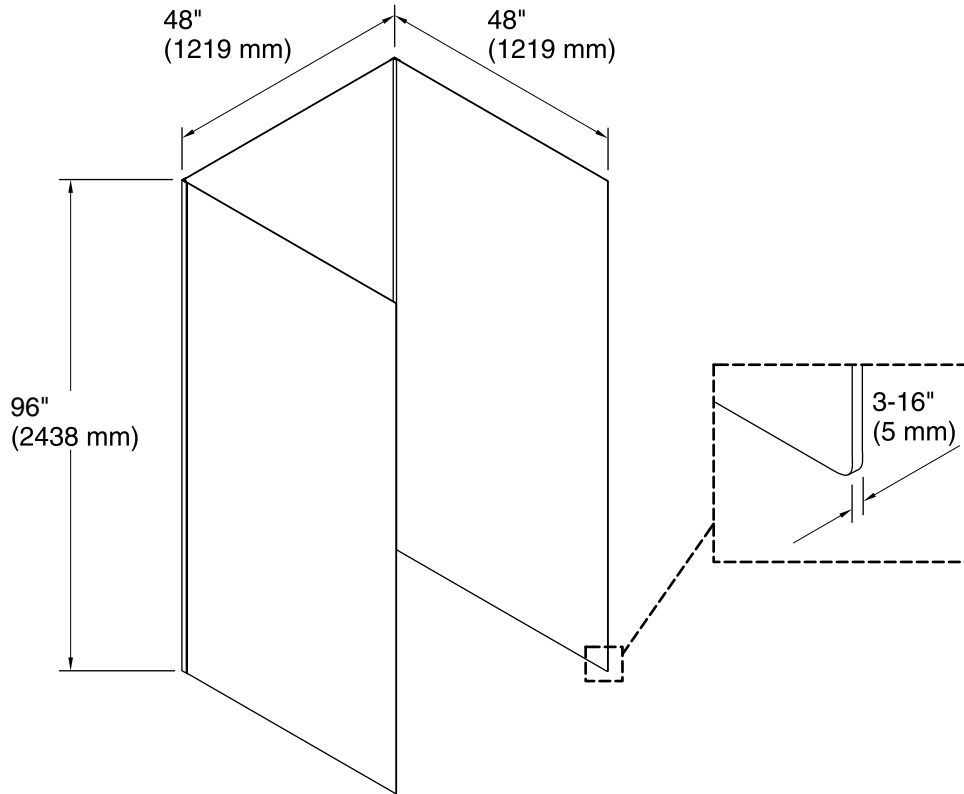

### Features

- Includes (3) 48"x96" wall panels and (2) color-matched corner joints.

### Installation

- Trimmable to customize size and installation.

### Technical Information

All product dimensions are nominal.

Installation: 3-Wall Alcove