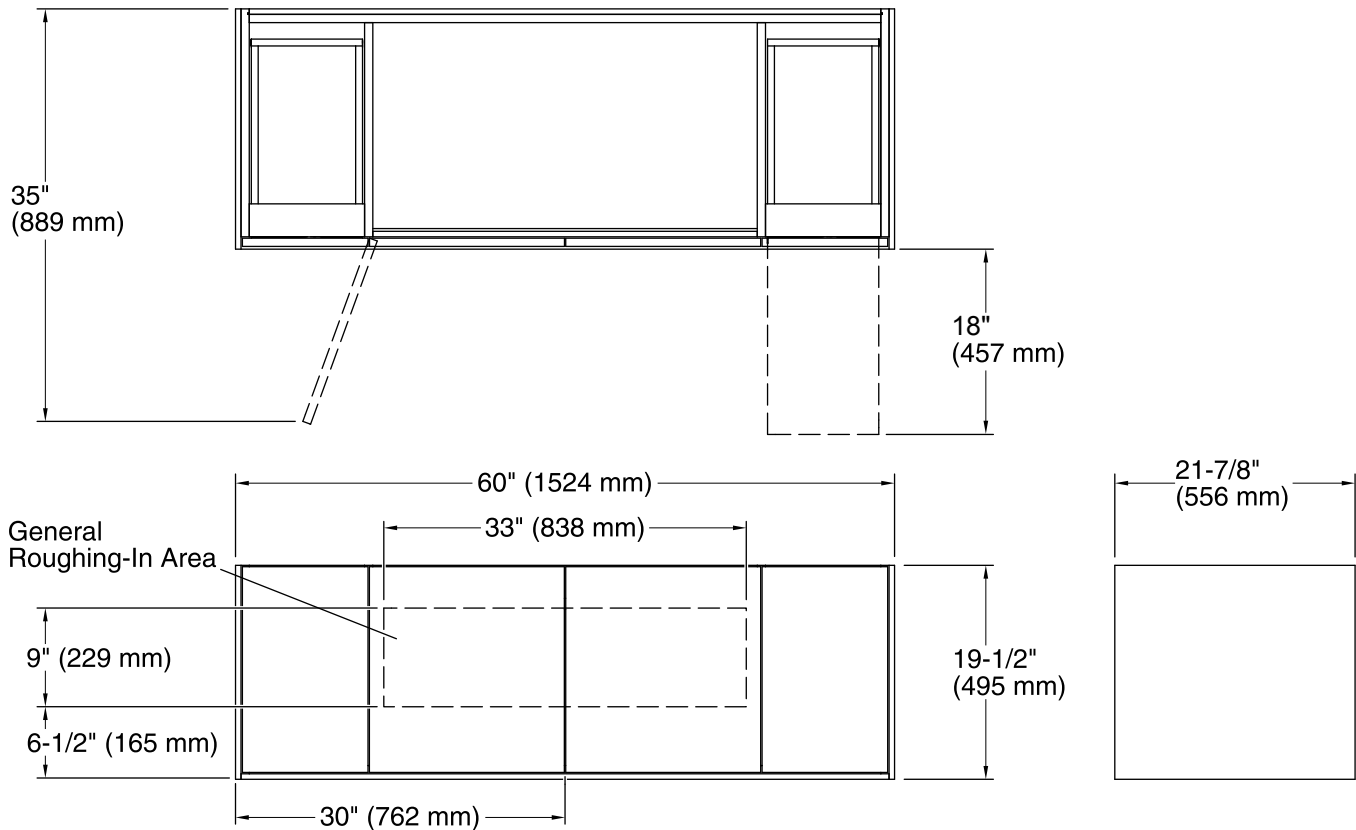

Technical Information

All product dimensions are nominal.

Vanity type: Wall-mount

Notes

Install this product according to the installation guide.

Decorative cabinet hardware is not supplied. Refer to the KOHLER bath accessories line for recommended cabinet hardware to complement your vanity.

Select the type of fastener based upon the wall material. Two 500 lb (227 kg) minimum load bearing fasteners are recommended.