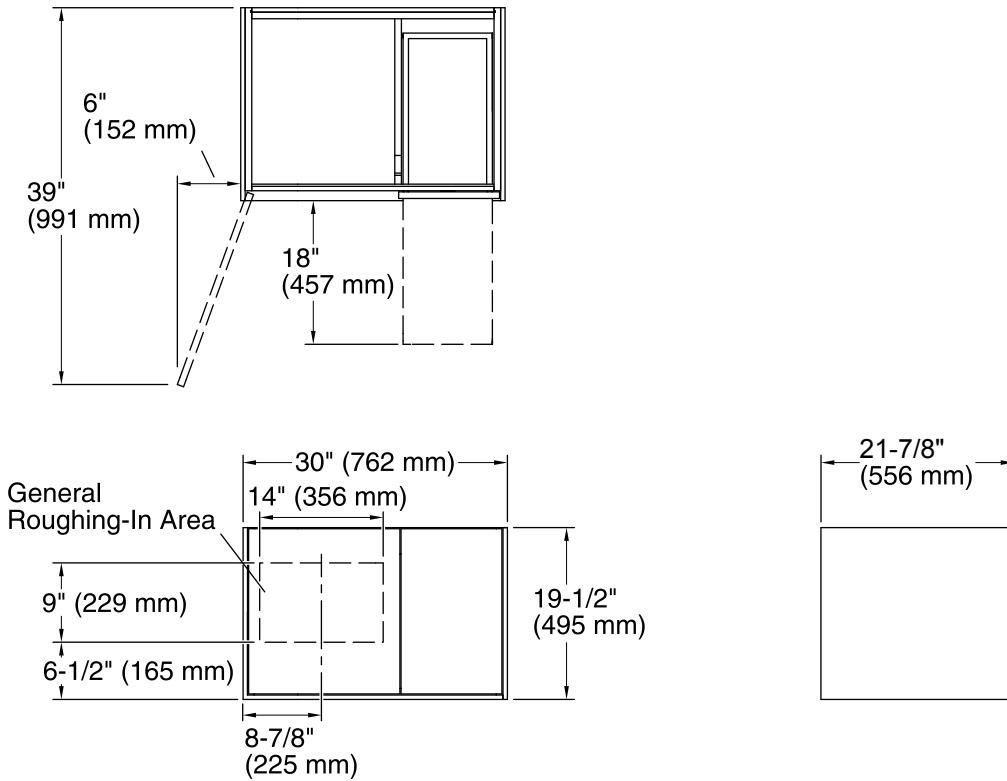

Color	Code	Description
	1WA	Linen White
	1WN	Corduroy Teak
	1WM	Walnut Flax
	1WJ	Jersey Oak
	1WL	Laurentil Silk
	1WK	Satin Oak
	1WP	Ebony Velour

Technical Information

All product dimensions are nominal.