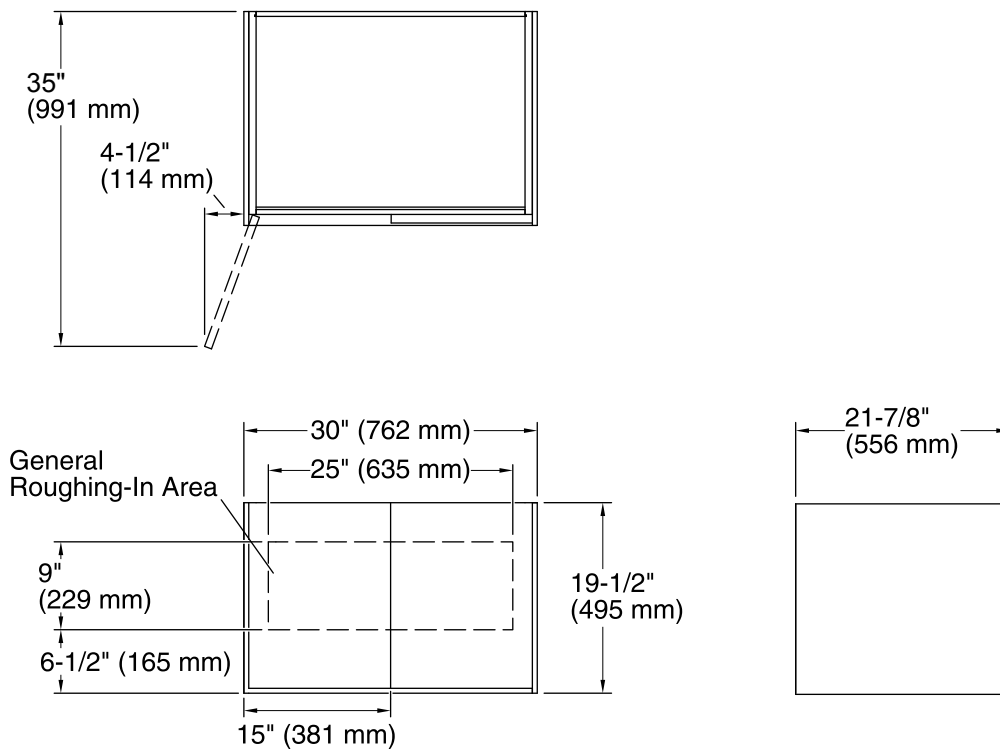

## Technical Information

All product dimensions are nominal.

Vanity type: Wall-mount