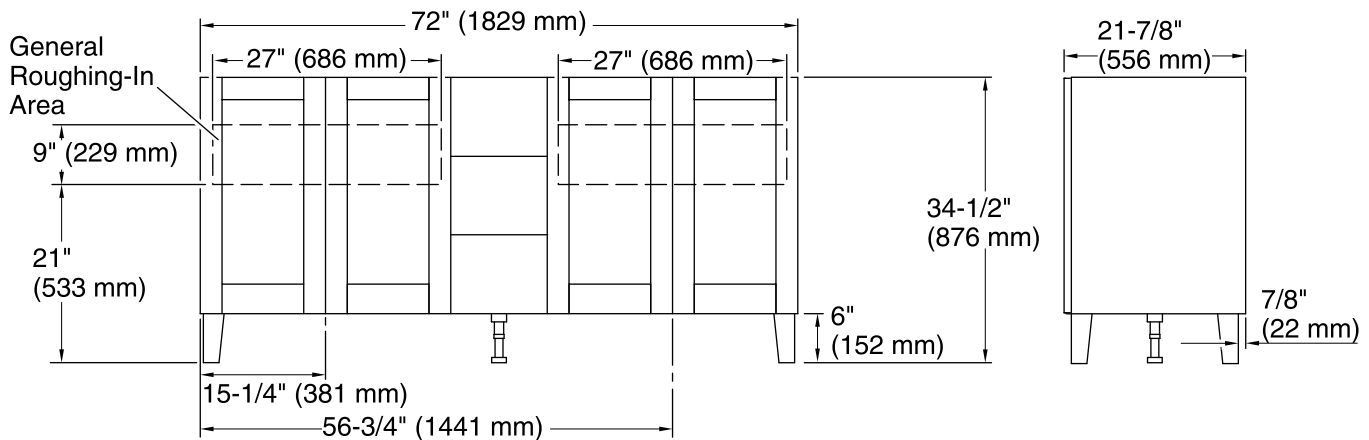

Technical Information

All product dimensions are nominal.

Vanity type: Standard

Notes

Install this product according to the installation guide.

Decorative cabinet hardware is not supplied. Refer to the KOHLER bath accessories line for recommended cabinet hardware to complement your vanity.

Select the type of fastener based upon the wall material. Two 250 lb (113.4 kg) minimum load bearing fasteners are recommended.