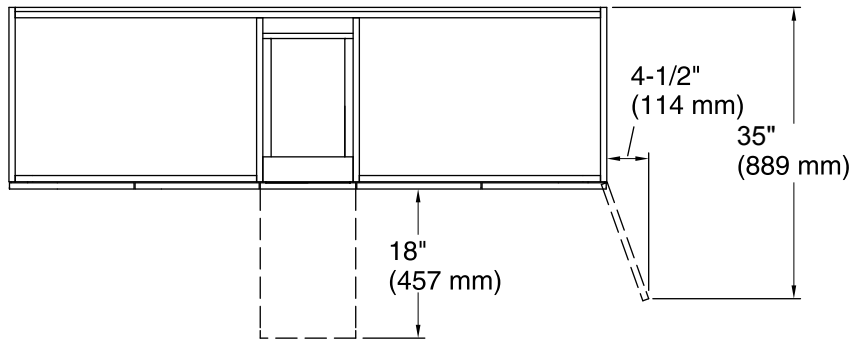

Technical Information

All product dimensions are nominal.

Vanity type: Standard

Notes

Install this product according to the installation guide.

Decorative cabinet hardware is not supplied. Refer to the KOHLER bath accessories line for recommended cabinet hardware to complement your vanity.

Select the type of fastener based upon the wall material. Two 250 lb (113.4 kg) minimum load bearing fasteners are recommended.