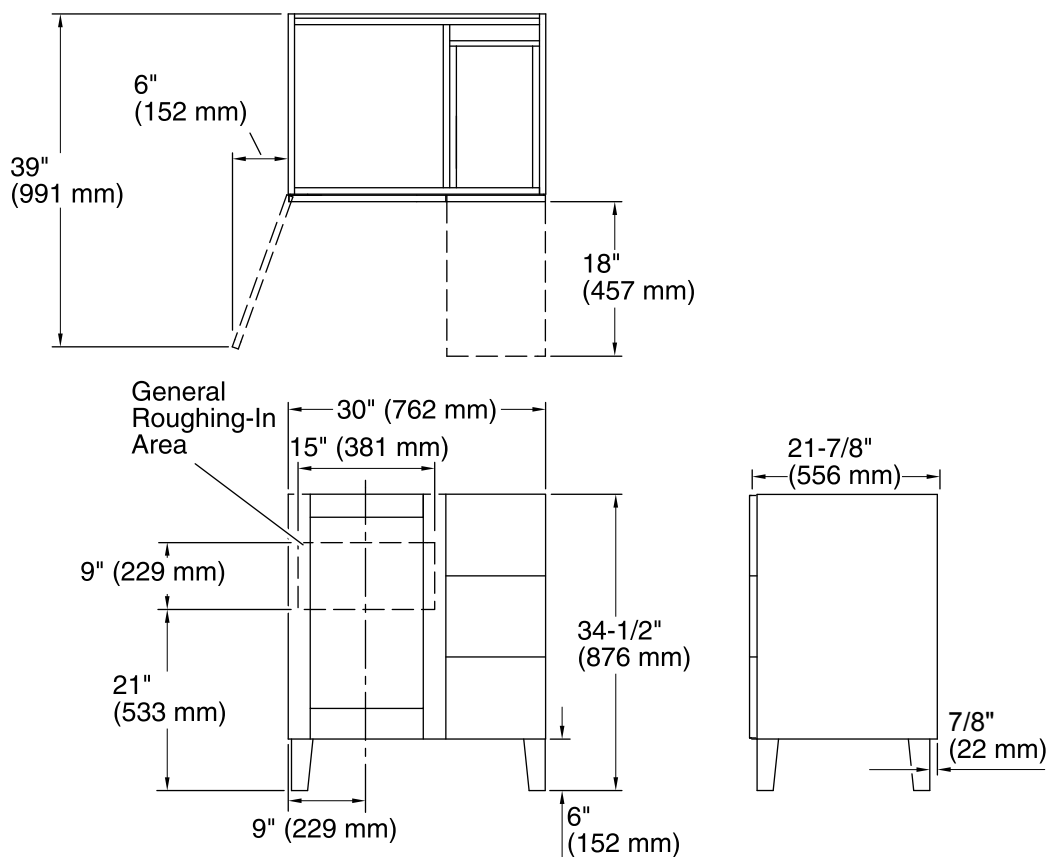

Technical Information

All product dimensions are nominal.

Vanity type: Standard

Notes

Install this product according to the installation guide.

Decorative cabinet hardware is not supplied. Refer to the KOHLER bath accessories line for recommended cabinet hardware to complement your vanity.

Select the type of fastener based upon the wall material. Two 250 lb (113.4 kg) minimum load bearing fasteners are recommended.