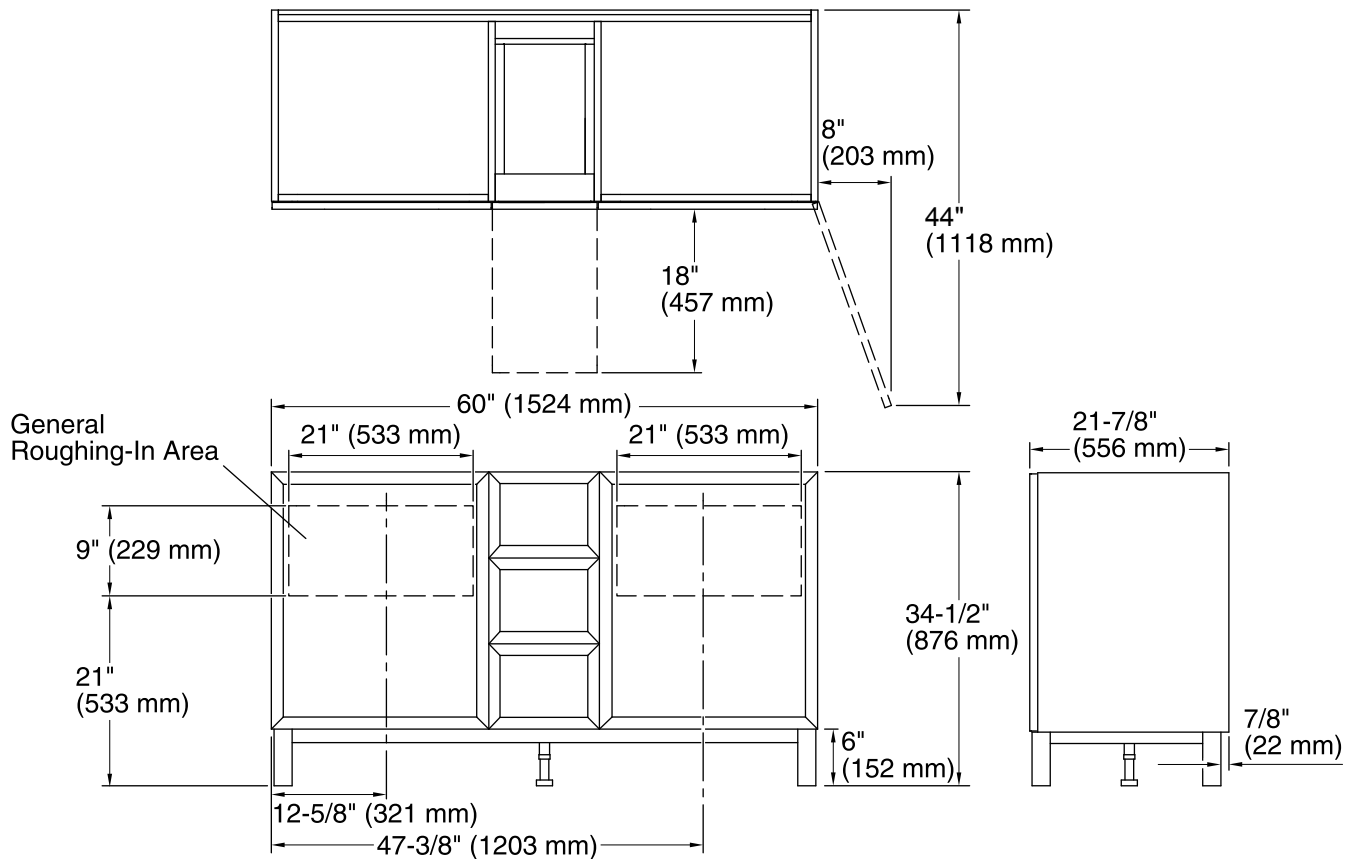

Technical Information

All product dimensions are nominal.

Vanity type: Standard

Notes

Install this product according to the installation guide.

Decorative cabinet hardware is not supplied. Refer to the KOHLER bath accessories line for recommended cabinet hardware to complement your vanity.

Select the type of fastener based upon the wall material. Two 250 lb (113.4 kg) minimum load bearing fasteners are recommended.