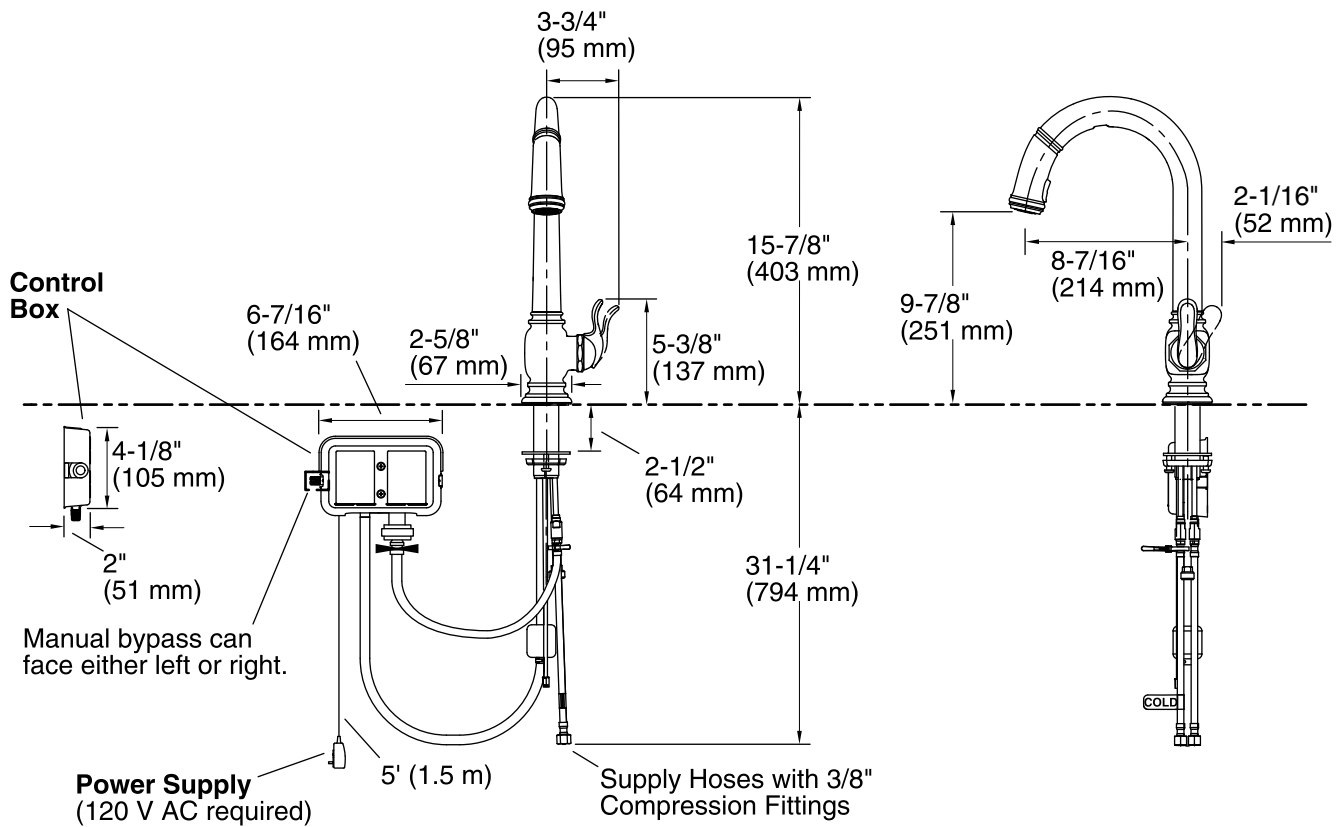

Required Electrical Service

One dedicated circuit required, protected with Class A Ground-Fault Circuit-Interrupter (GFCI) or Residual Current Device (RCD).

120 V, 50/60 Hz

Technical Information

All product dimensions are nominal.

Spout reach: 8-7/16" (214 mm)

Faucet:

Flow rate: 1.8 gal/min (6.8 l/min)

Pressure: 60 psi (4.1 bar)

Notes

Install this product according to the installation guide.

REQUIRED: Unswitched power outlet (120 V AC) located below the sink and within 5' (1.5 m) of the control box. (Garbage disposals typically use switched outlets and are not recommended.)

If a 120 Volt, unswitched power outlet is not located within 5' (1.5 m) of the faucet use Service part number 1203620 (power supply extension cable).