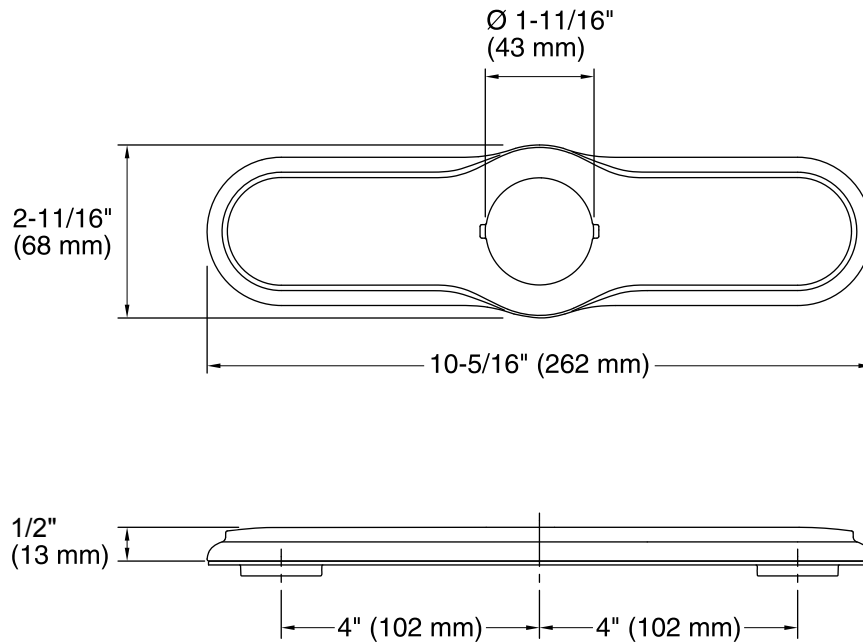

Color	Code	Description
	CP	Polished Chrome
	SN	Vibrant® Polished Nickel
	VS	Vibrant® Stainless
	2BZ	Oil-Rubbed Bronze

Technical Information

All product dimensions are nominal.