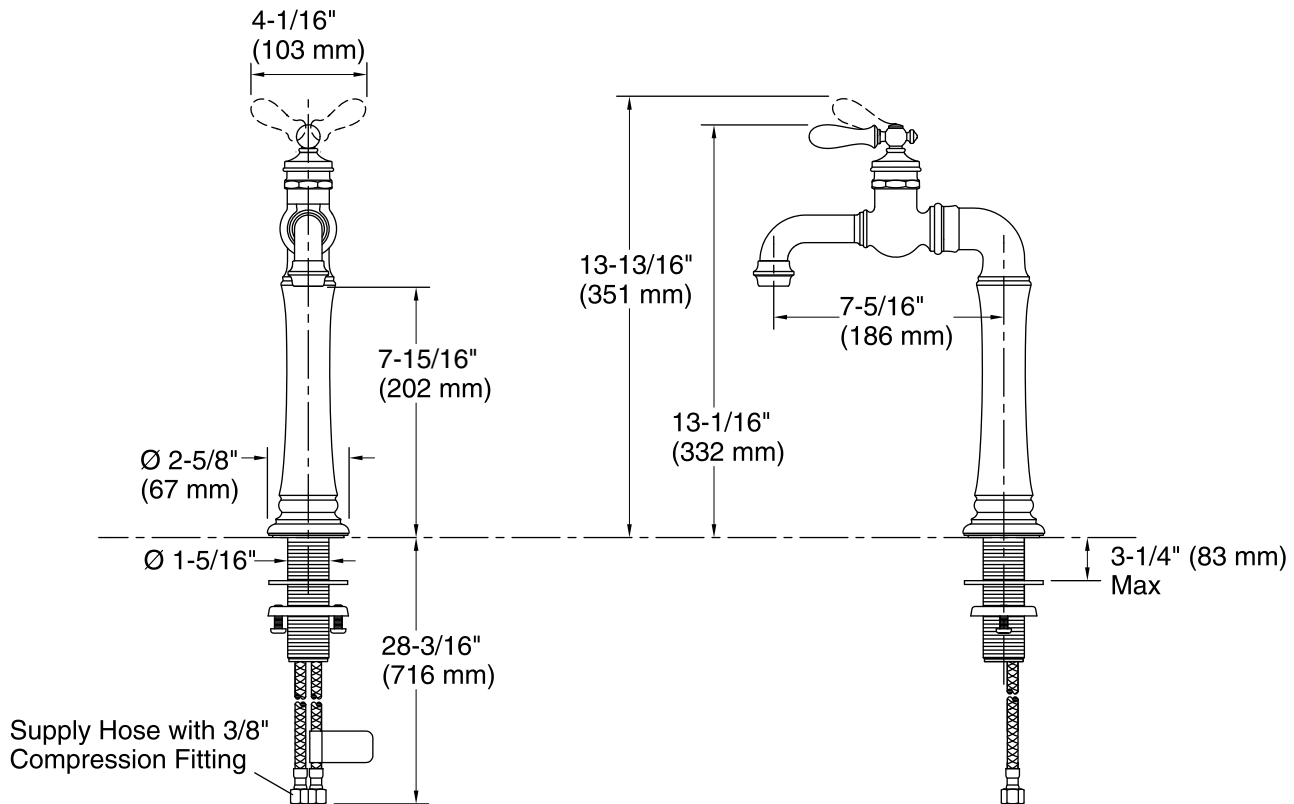

Material

- Premium metal construction.

Installation

- Flexible connections for easy installation.
- Single-hole installation.

Adapters, Rough-in and Extension Kits

1012715 Range: 3-1/4" (83 mm) - 5-3/8" (137 mm)

CP Polished Chrome

SN Vibrant® Polished Nickel

VS Vibrant® Stainless

2BZ Oil-Rubbed Bronze

Technical Information

All product dimensions are nominal.

Valve body: Plastic

Spout:

Spout reach: 7-5/16" (186 mm)

Handle clearance: 3-7/16" (87 mm)

Faucet:

Flow rate: 1.8 gal/min (6.8 l/min)

Pressure: 60 psi (4.1 bar)

Notes

Install this product according to the installation guide.