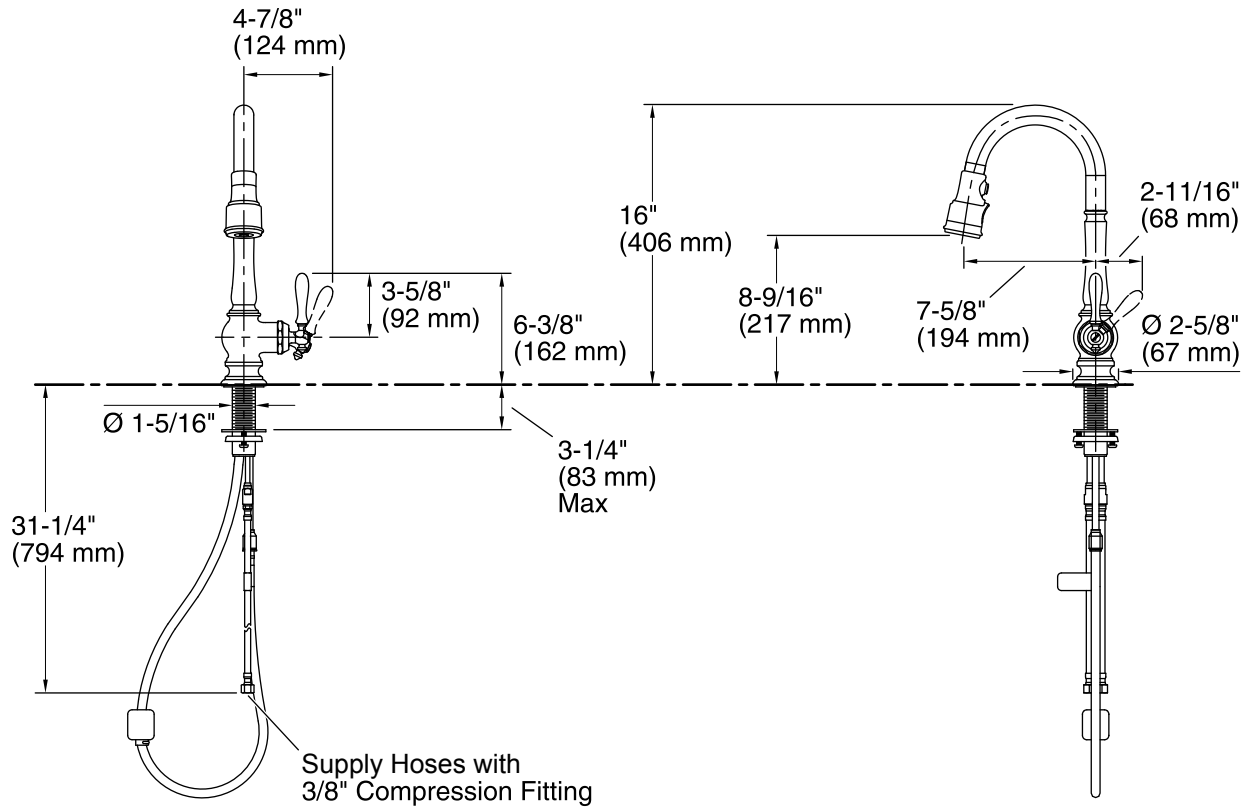

### Adapters, Rough-in and Extension Kits

1012715 Range: 3-1/4" (83 mm) - 5-3/8" (137 mm)

### Technical Information

All product dimensions are nominal.

#### Spout:

Spout reach: 7-5/8" (193 mm)