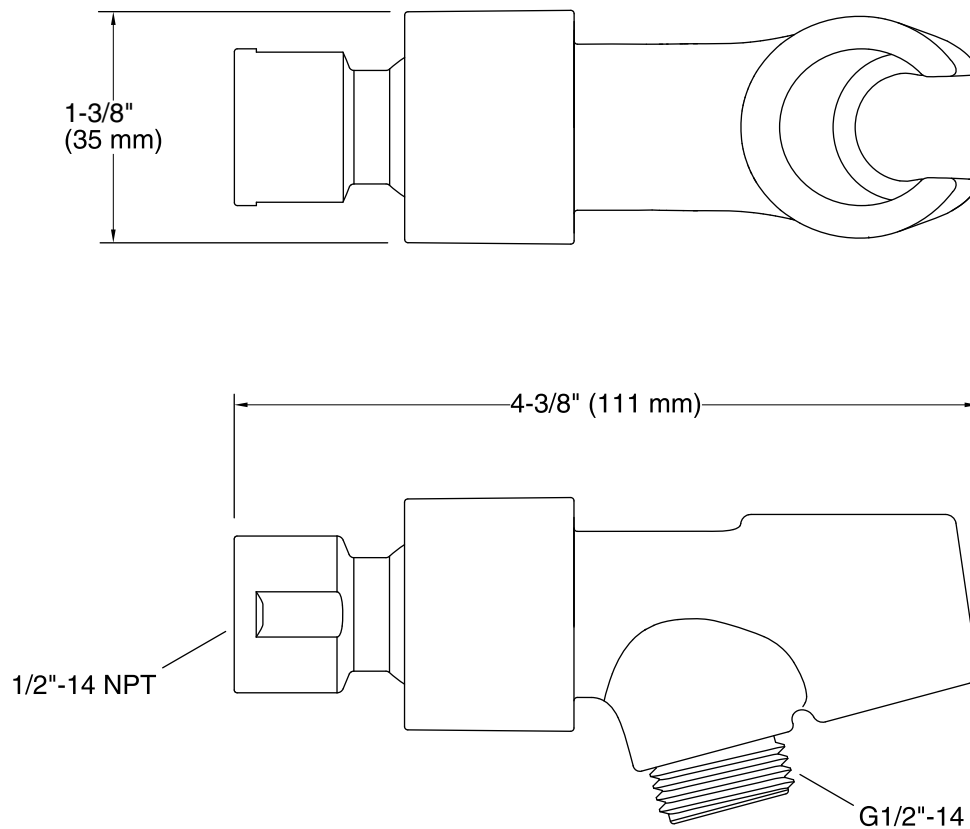

### Features

- Easily mounts on the end of your showerarm.
- Brass ball joint pivots to angle handshower
- Fits most standard handshower hoses and handshowers.

## Technical Information

All product dimensions are nominal.