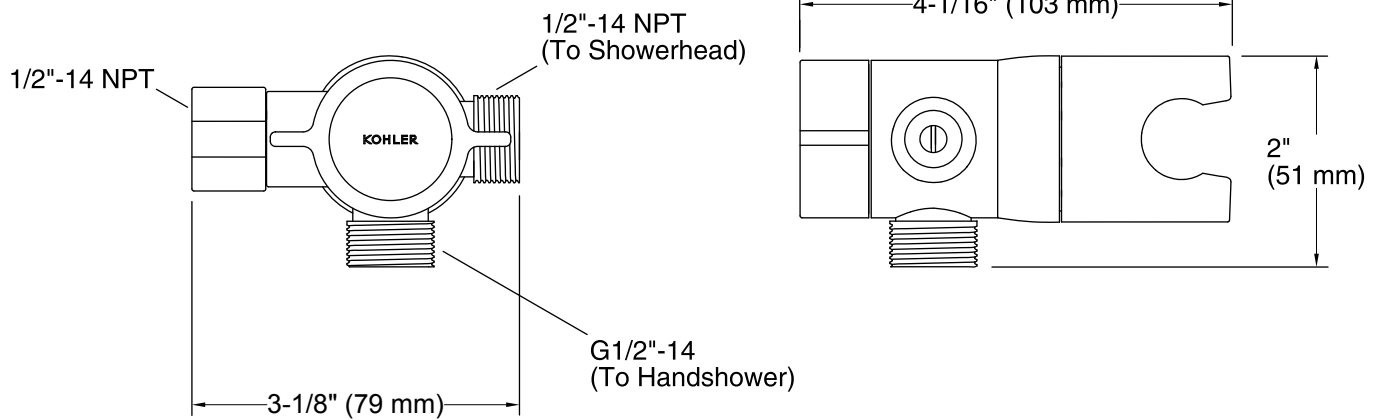

Features

- Diverter switches water between showerhead or handshower, or both on at one time.
- Easily mounts on the end of your showerarm and fits most standard handshower hoses, handshowers, and showerheads.
- Includes flow restrictor that limits water flow to 2.5 gpm (gallons per minute) when one or both showering components are running.

Color tiles intended for reference only.

Color	Code	Description
	CP	Polished Chrome
	BN	Vibrant® Brushed Nickel

Technical Information

All product dimensions are nominal.

Notes

Install this product according to the installation guide.