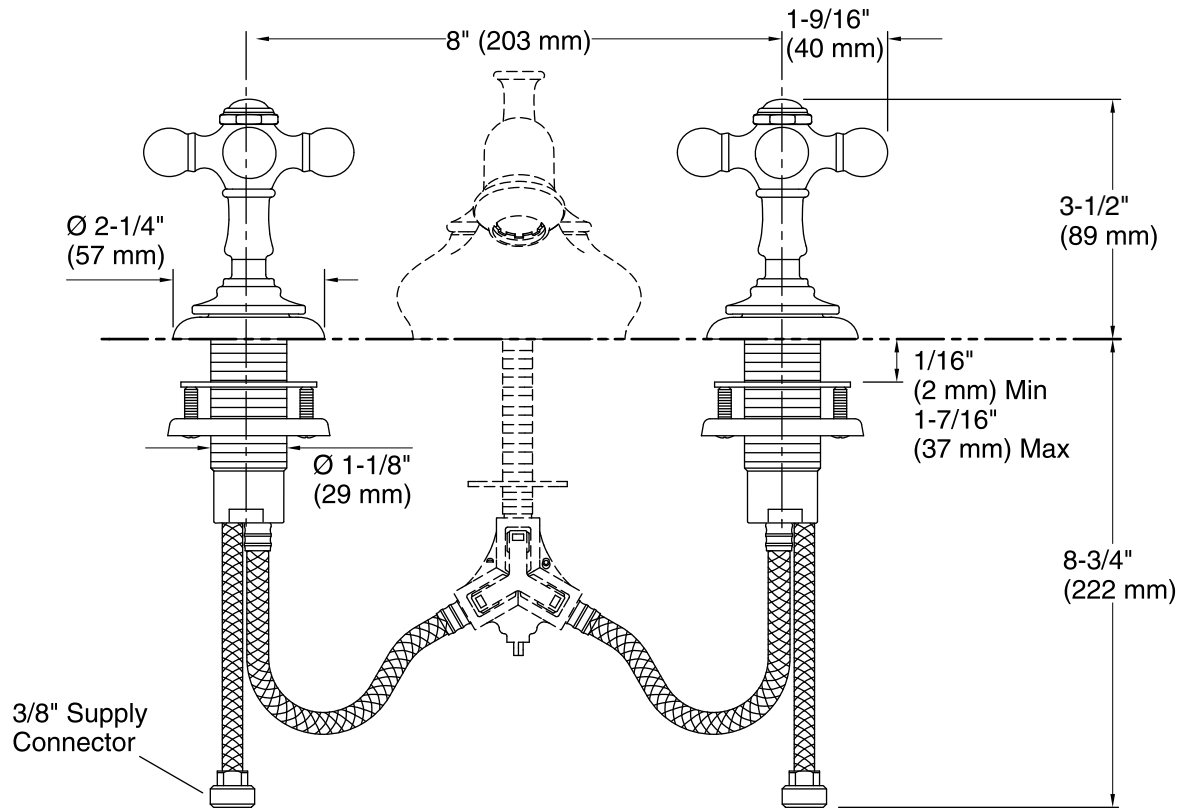

Features

- Brass valve bodies.
- Quarter-turn washerless ceramic disc valves.
- For 8" (203 mm) or 16" (406 mm) centers.

Material

- Premium metal construction.

Required Products/Accessories

- K-72758 Widespread Bathroom Sink Spout
or
K-72759 Widespread Bathroom Sink Spout
or
K-72760 Widespread Bathroom Sink Spout

Technical Information

All product dimensions are nominal.

Notes

Install this product according to the installation instructions.

ADA compliant when installed to the specific requirements of these regulations.