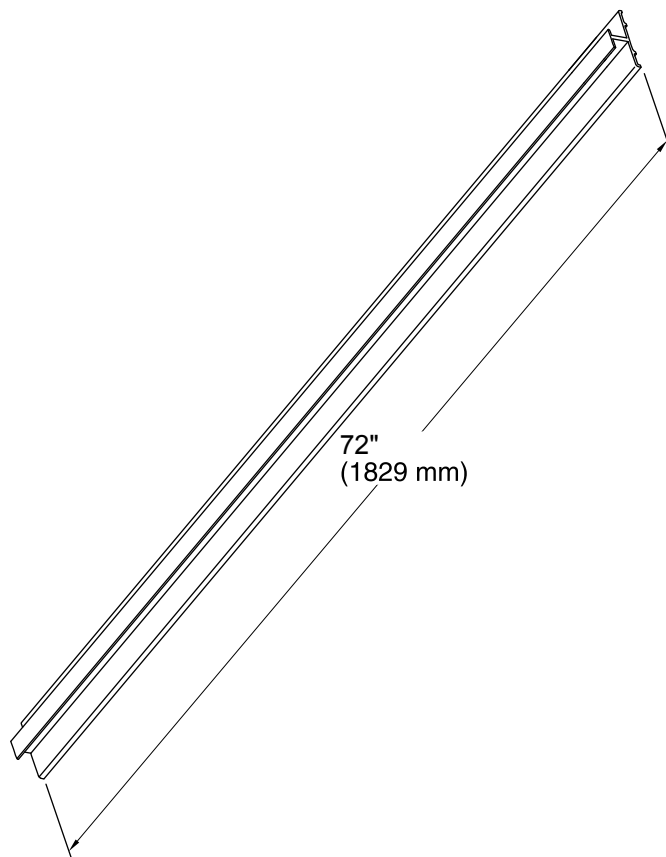

Features

- Provides easy way to join wall panels to other full panels, accent panels, or shower lockers.
- Helps to conceal silicone.

Codes/Standards

None Applicable

KOHLER® Limited Warranty – Choreograph™ Walls and Accessories

Technical Information

All product dimensions are nominal.

Notes

Install this product according to the installation guide.