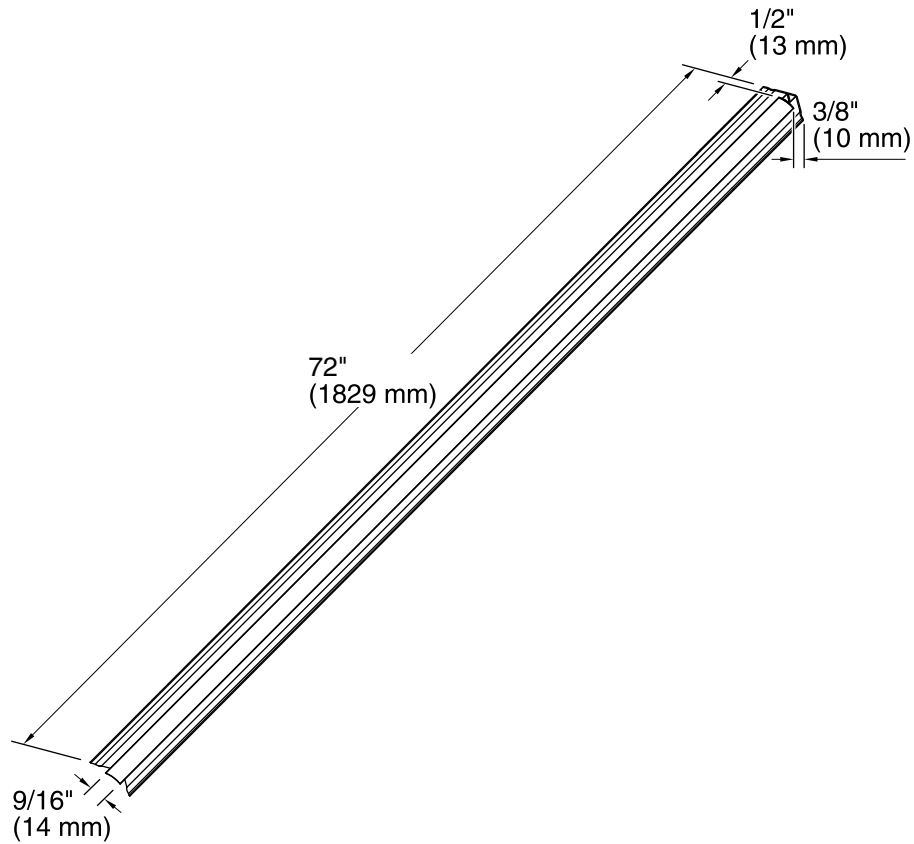

Features

- Provides easy and beautiful way to join to wall panels in a corner.
- Hides silicone to help keep shower easy to keep clean.

Codes/Standards

None Applicable

KOHLER® Limited Warranty – Choreograph™ Walls and Accessories

Technical Information

All product dimensions are nominal.

Notes

Install this product according to the installation guide.