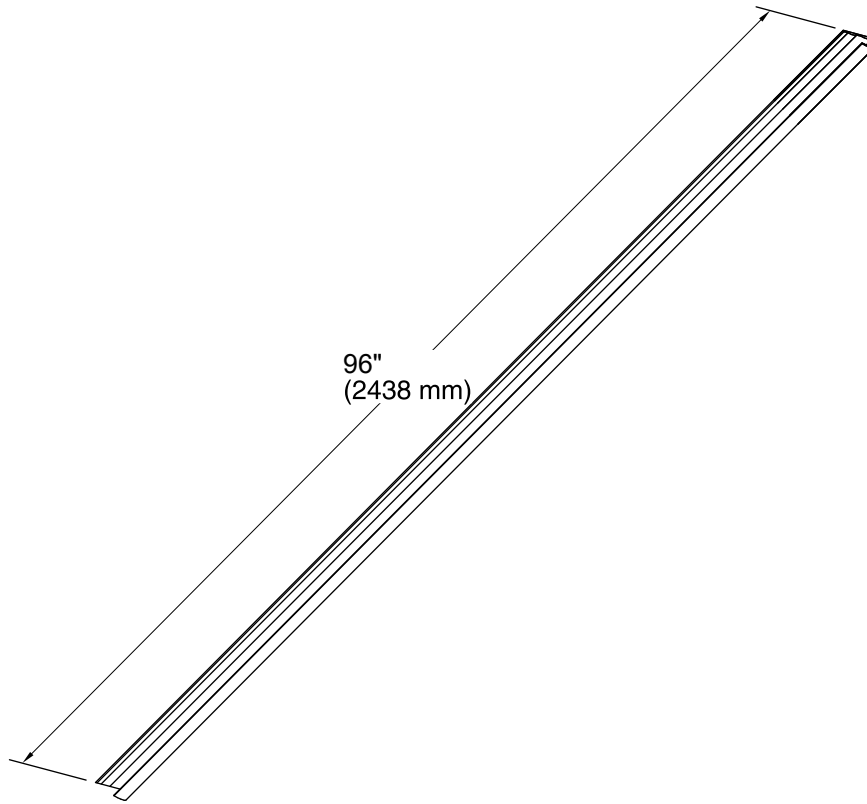

Features

- Provides finished edge for exposed cut wall surfaces or to provide a custom finished look.

Codes/Standards

None Applicable

KOHLER® Limited Warranty – Choreograph™ Walls and Accessories

See website for detailed warranty information.

Technical Information

All product dimensions are nominal.

Notes

Install this product according to the installation guide.