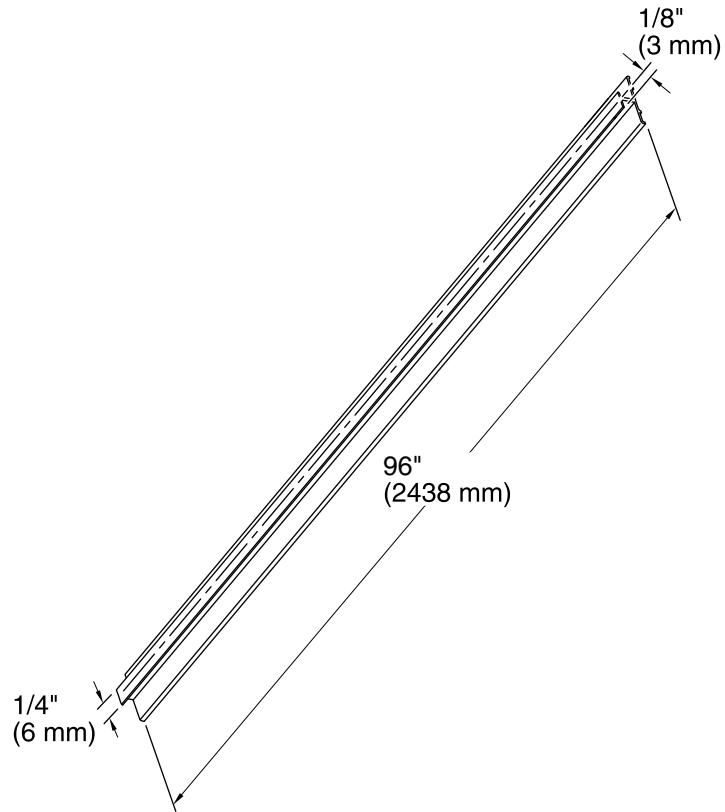

Features

- Provides easy way to join wall panels to other full panels, accent panels, or shower lockers.
- Helps to conceal silicone.

Codes/Standards

None Applicable

KOHLER® Limited Warranty – Choreograph™ Walls and Accessories

Technical Information

All product dimensions are nominal.

Notes

Install this product according to the installation guide.