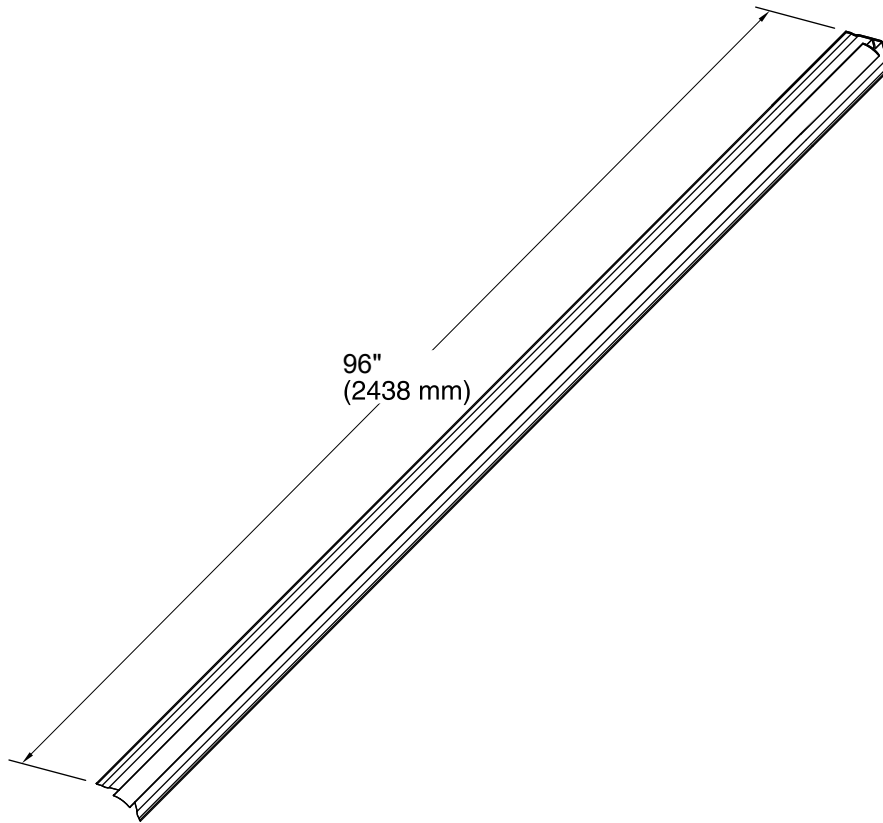

Features

- Provides easy and beautiful way to join two wall panels in a corner.
- Hides silicone to help keep shower easy to keep clean.

Codes/Standards

None Applicable

KOHLER® Limited Warranty – Choreograph™ Walls and Accessories

Technical Information

All product dimensions are nominal.

Notes

Install this product according to the installation guide.