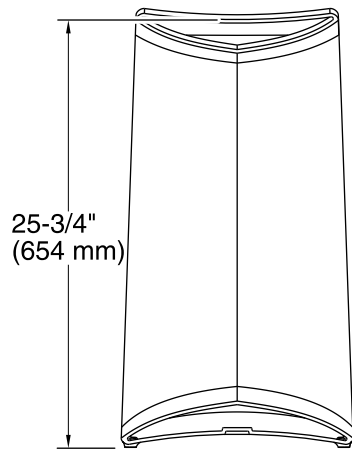

**Choreograph™**  
Freestanding Shower Stool  
**K-97632**

**Features**

- Unique height elevated to an ideal shower position for maximum water pressure and minimal heat loss.

**Codes/Standards**

None Applicable

### Technical Information

All product dimensions are nominal.