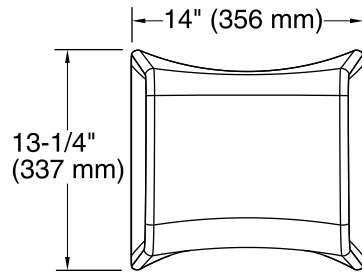

**Choreograph™**  
Freestanding Shower Stool  
**K-97632**

**Features**

- Unique height elevated to an ideal shower position for maximum water pressure and minimal heat loss.

**Codes/Standards**

None Applicable

### Technical Information

All product dimensions are nominal.