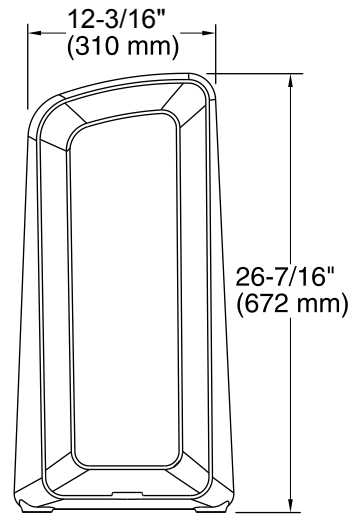

**Choreograph™**  
Freestanding Shower Stool  
**K-97632**

**Features**

- Unique height elevated to an ideal shower position for maximum water pressure and minimal heat loss.

**Codes/Standards**

None Applicable

### Technical Information

All product dimensions are nominal.