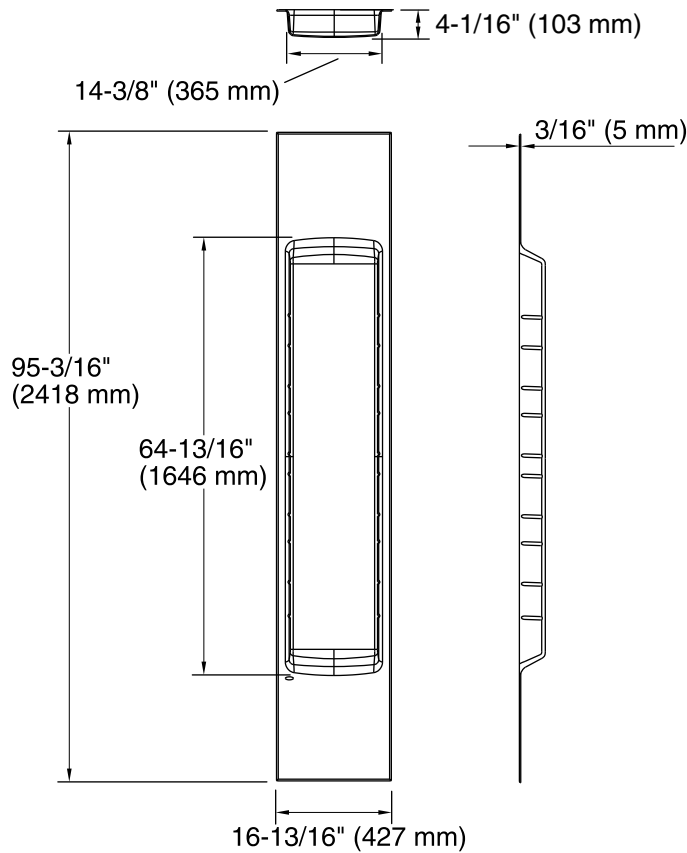

### Technical Information

All product dimensions are nominal.

Installation: Individual Wall

Weight: 17.5 lbs (7.9 kg)