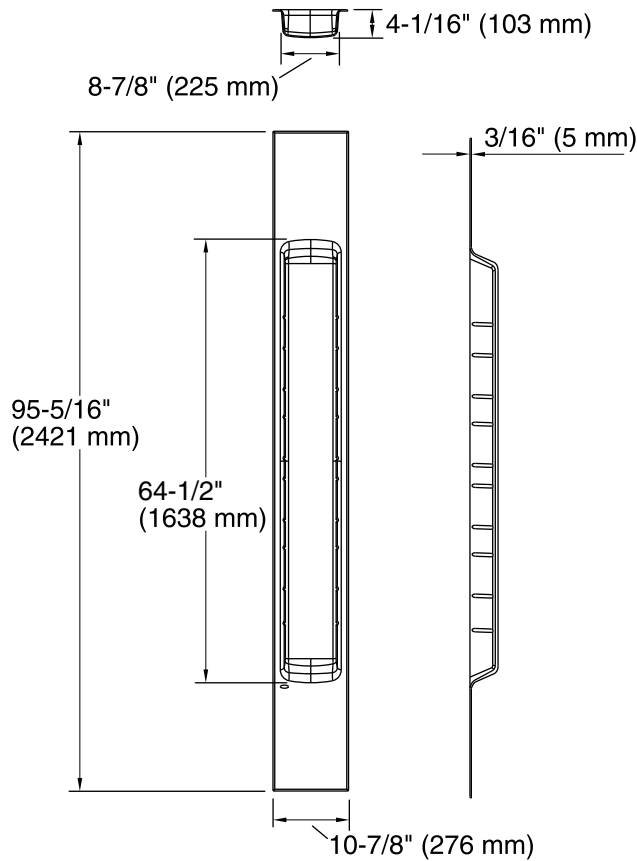

Features

- Integral foot ledge.
- Design ensures no water can collect on shelves.
- Shelves movable to customize storage.

Recommended Accessories

K-97636 96" Seam Joint

Components

Additional included component/s: Shelves (3), Integral hook, and Rubber basket.

Color	Code	Description
	0	White
	96	Biscuit
	47	Almond
	NY	Dune
	95	Ice™ Grey
	G9	Sandbar

Technical Information

All product dimensions are nominal.

Installation: Individual Wall

Weight: 11.5 lbs (5.2 kg)

Notes