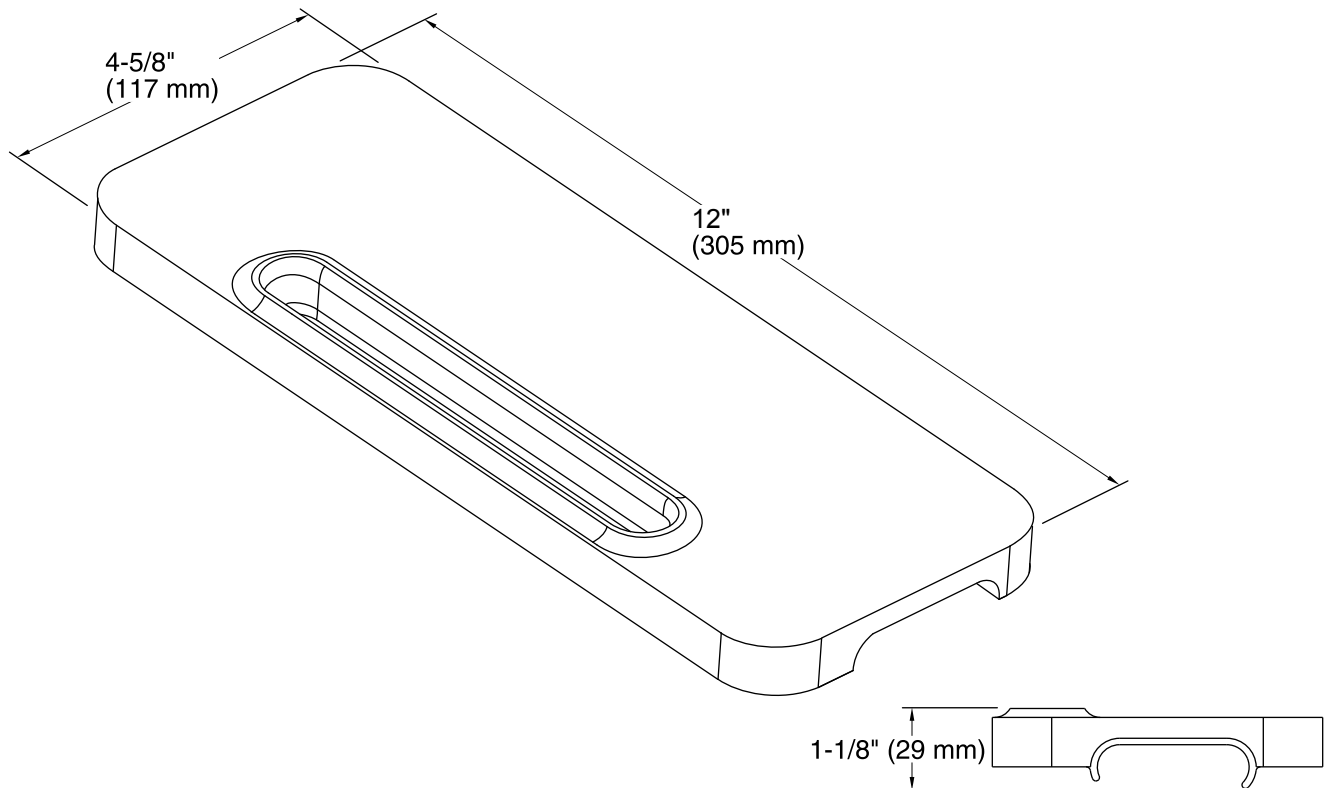

**Choreograph™**  
Teak Barre Shelf  
**K-97629**

**Features**

- Snaps in and integrates onto Shower Barre.
- Provides dedicated place for staging product.

**Components**

Additional included component/s: clip, and screws.

### Technical Information

All product dimensions are nominal.

### Notes

Install this product according to the installation guide.

Requires 2x4 backing to be installed.