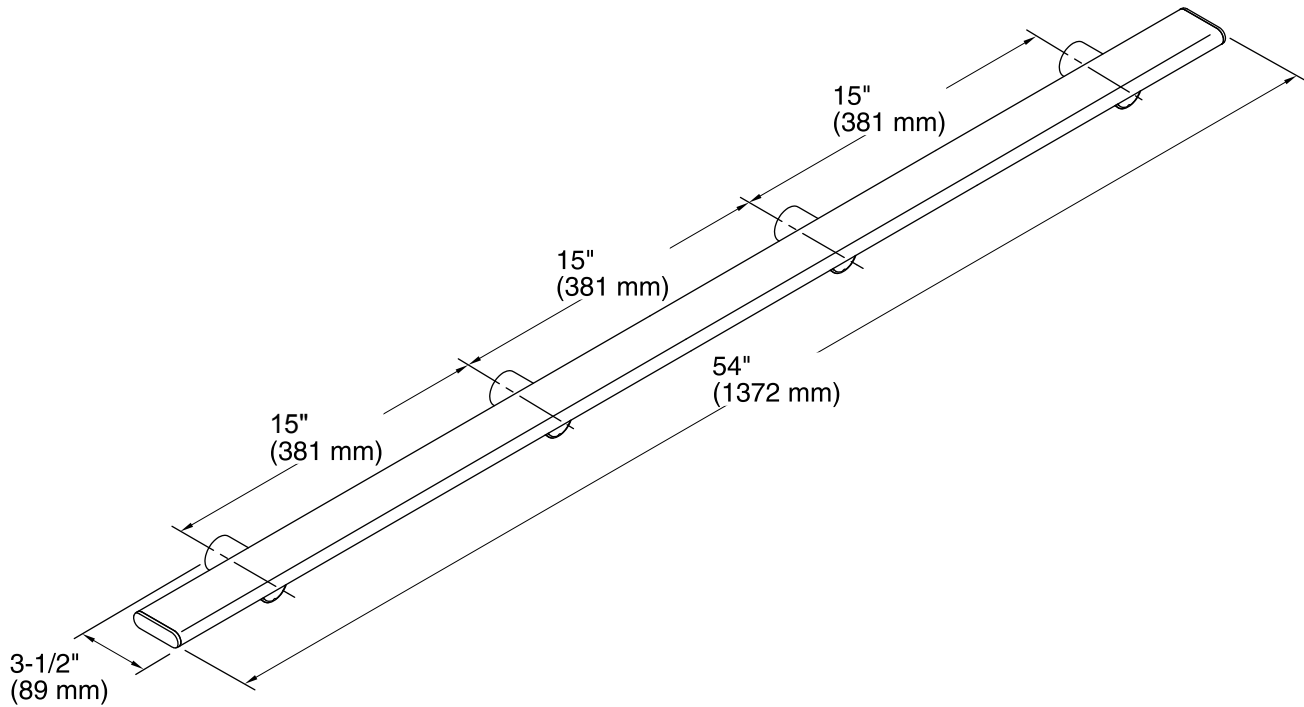

Technical Information

All product dimensions are nominal.

Notes

Install this product according to the installation guide.

Requires 2x4 backing to be installed.