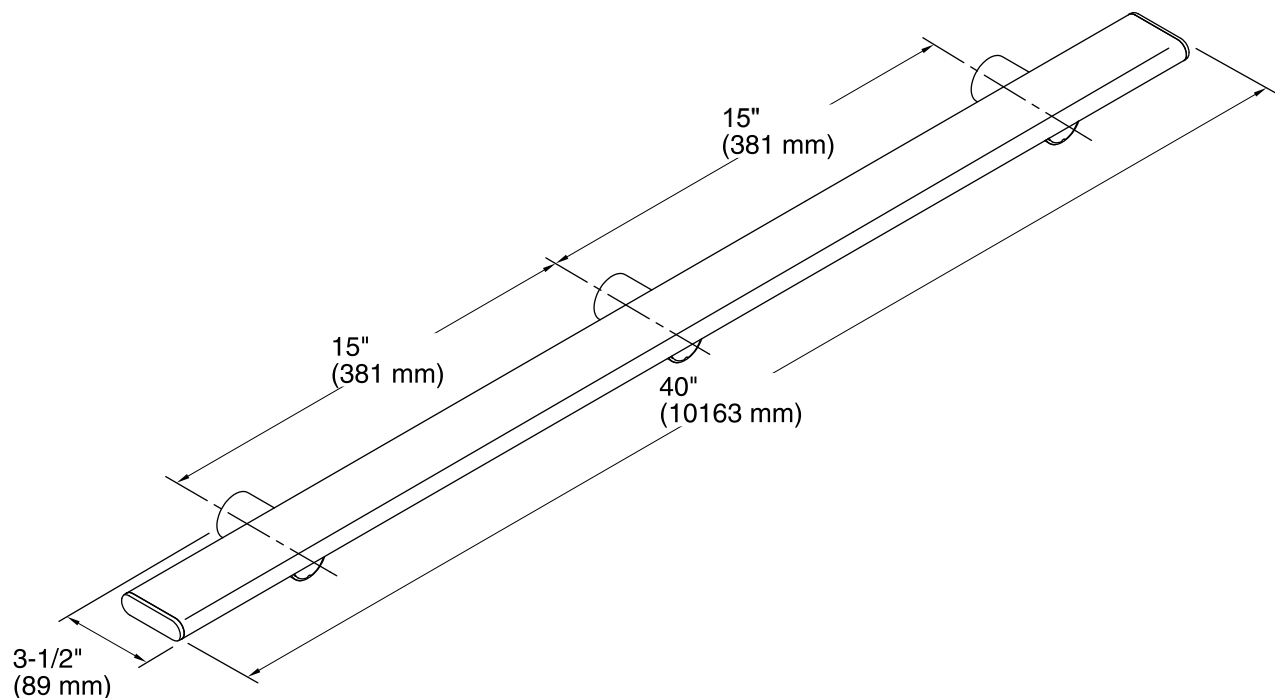

Technical Information

All product dimensions are nominal.

Notes

Install this product according to the installation guide.

Requires 2x4 backing to be installed.