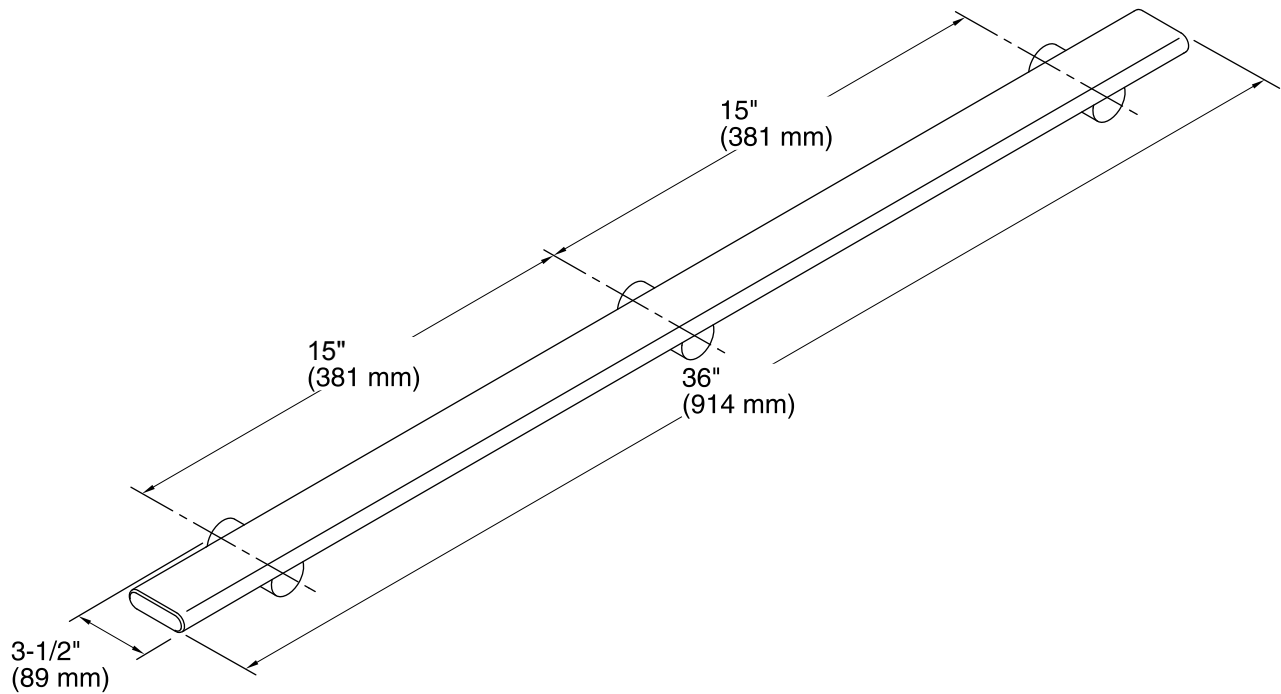

Choreograph®

36" Shower Barre
K-97626

Features

- Provides a stable point of contact in the shower.
- 300lbs of support with a beautiful aesthetic.

Installation

- Mounting brackets slide along length of bar to ease installation.

BNK	Anodized Brushed Nickel
-----	-------------------------

Technical Information

All product dimensions are nominal.

Notes

Install this product according to the installation guide.

Requires 2x4 backing to be installed.