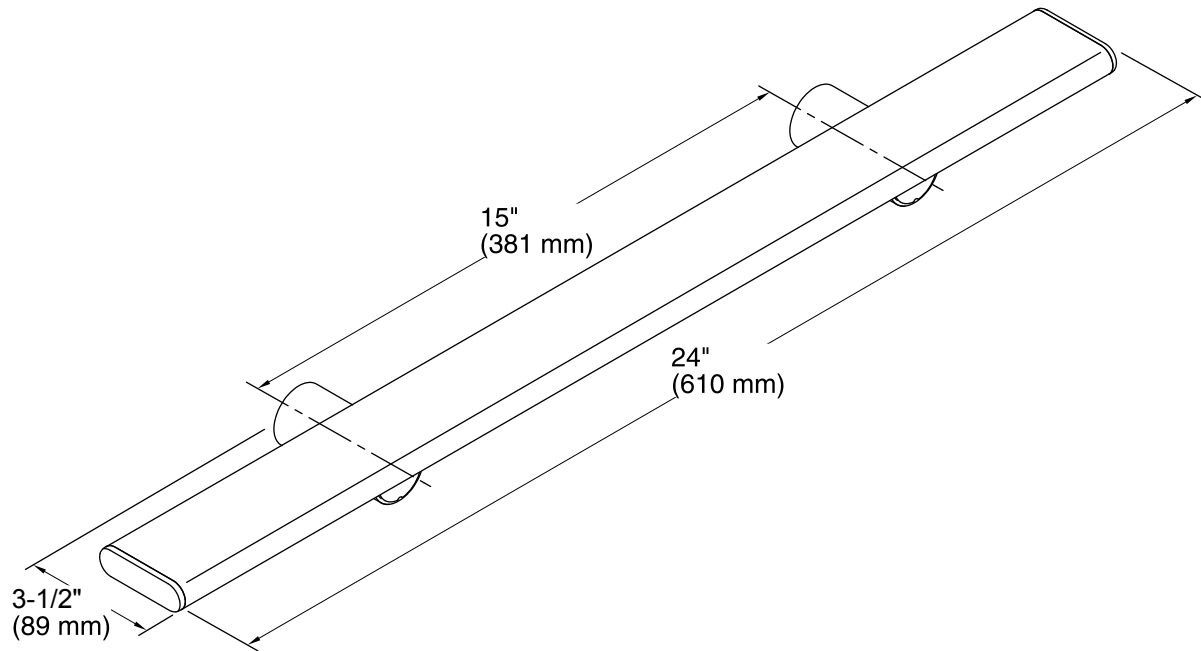

Technical Information

All product dimensions are nominal.

Notes

Install this product according to the installation guide.

Requires 2x4 backing to be installed.