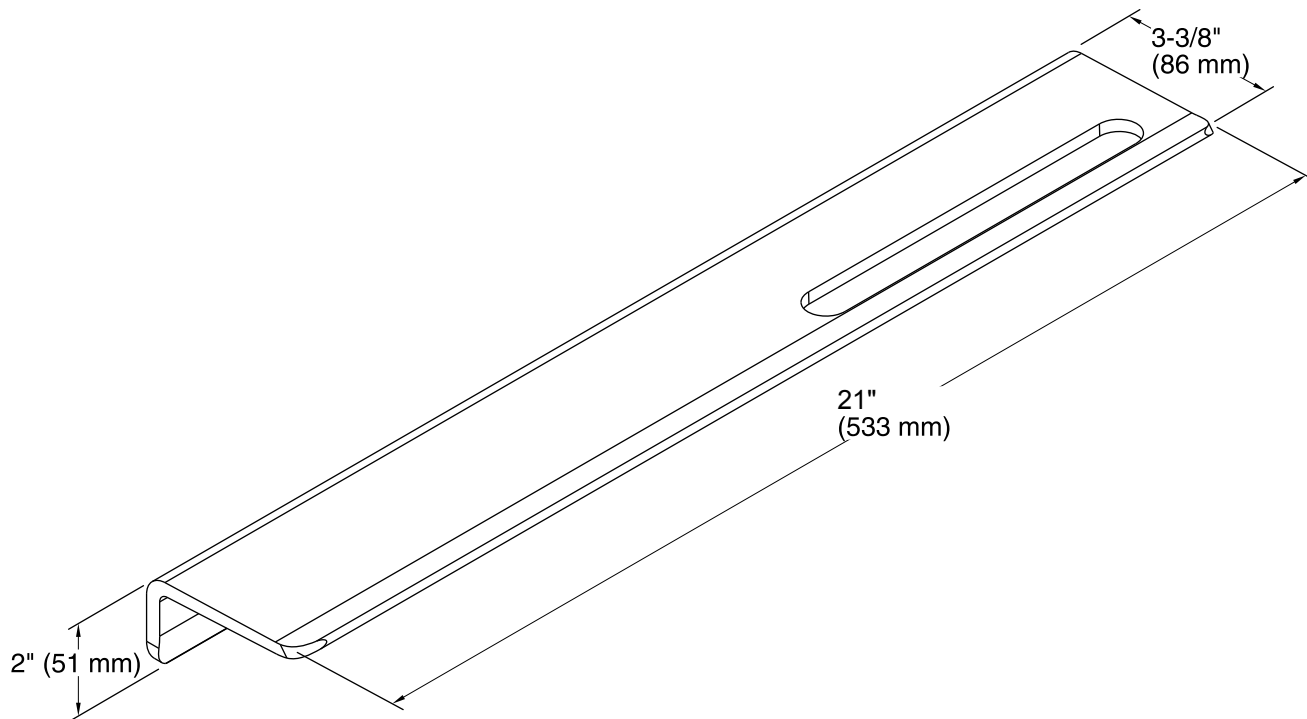

**Choreograph™**  
21" Floating Shelf  
**K-97623**

**Features**

- Designed for quick water drainage.
- Shelf easily removed from wall cleat for easy cleaning.
- Designed to be used inside and outside the shower space.

### Technical Information

All product dimensions are nominal.