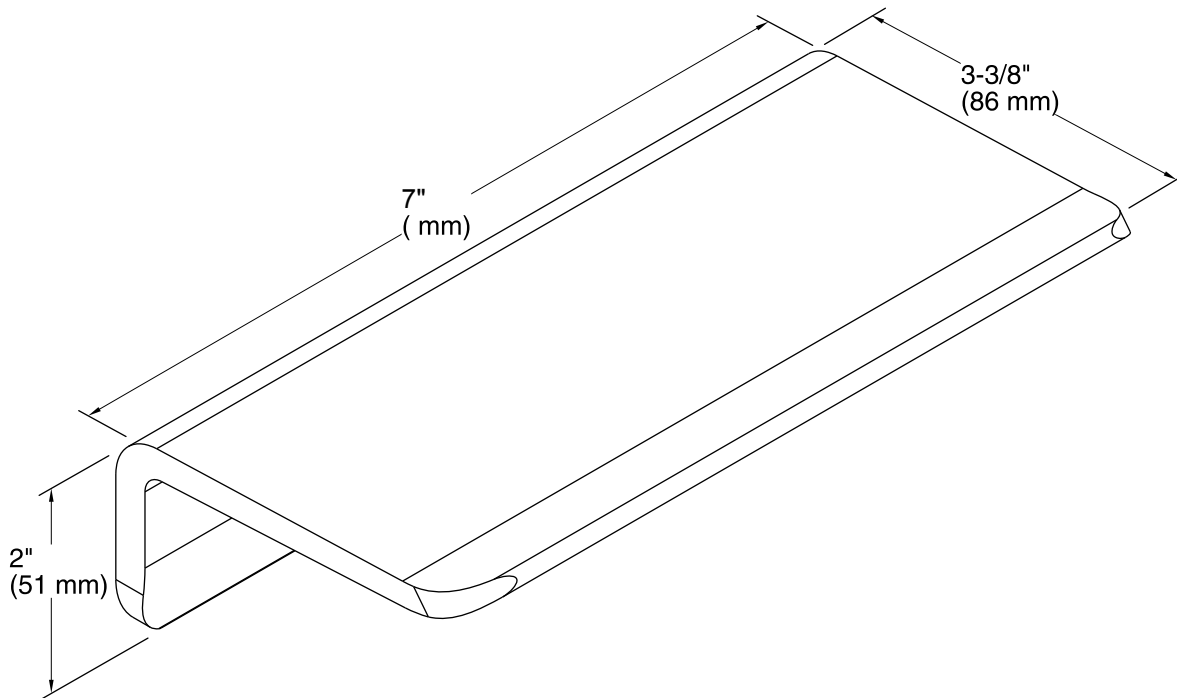

Technical Information

All product dimensions are nominal.

Notes

Install this product according to the installation guide.

Requires 2x4 backing to be installed.