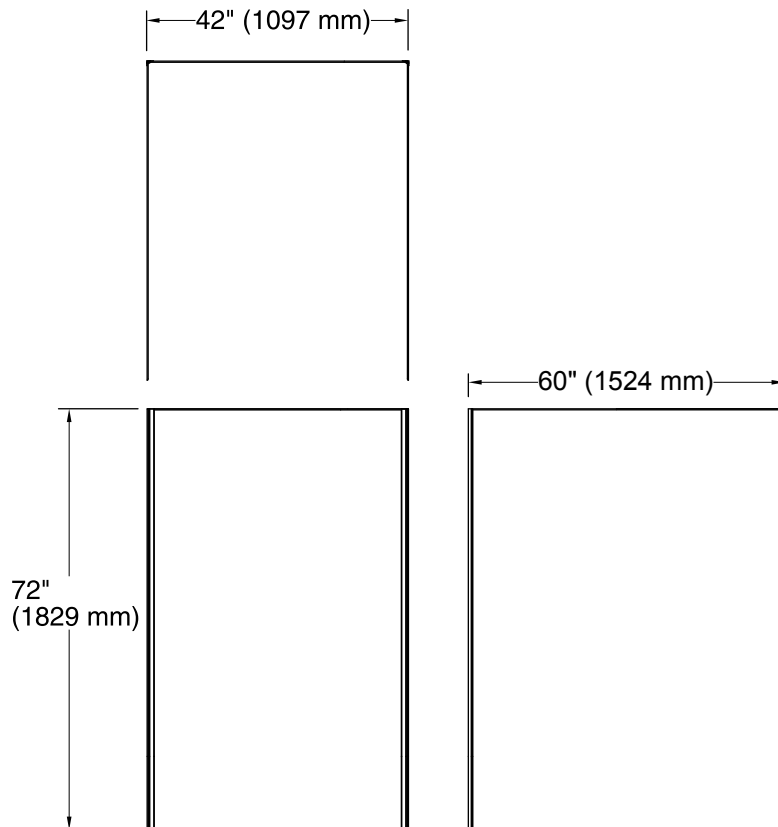

### Features

- Includes 60"x72" wall panel, (2) 42"x72" wall panels, and (2) color-matched corner joints.

### Components

Product includes:

- K-97608 60"x72" Wall Panel
- K-97607 42"x72" Wall Panel
- K-97607 42"x72" Wall Panel
- K-97635 96" Corner Joint

### Technical Information

All product dimensions are nominal.

Installation: 3-Wall Alcove