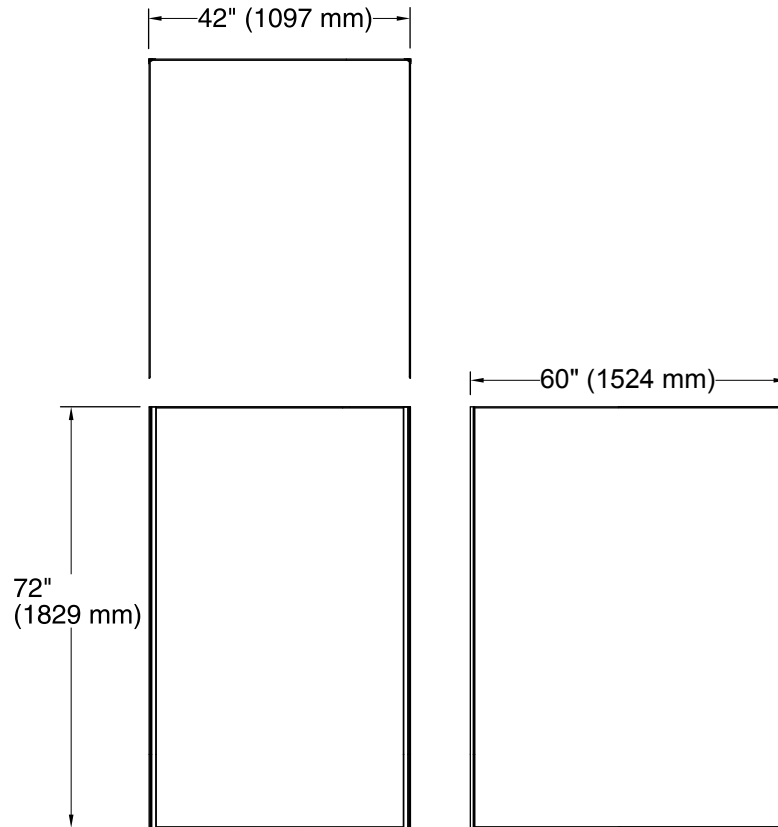

Features

- Includes 60"x72" wall panel, (2) 42"x72" wall panels, and (2) color-matched corner joints.

Material

- Durable, non-porous, 0.2" thick compression-molded walls that are easy to clean and resist chipping and cracking.
- Walls made from Serica™ composite material.

Installation

- Trimmable to customize size and installation.

Components

Product includes:

- K- 97608 60"x72" Wall Panel
- K- 97607 42"x72" Wall Panel
- K- 97607 42"x72" Wall Panel
- K- 97635 96" Corner Joint

Color	Code	Description
	0	White
	96	Biscuit
	47	Almond
	NY	Dune
	95	Ice™ Grey
	G9	Sandbar
	W07	
	W08	
	W09	
	W10	
	W11	

Technical Information

All product dimensions are nominal.

Installation: 3-Wall Alcove