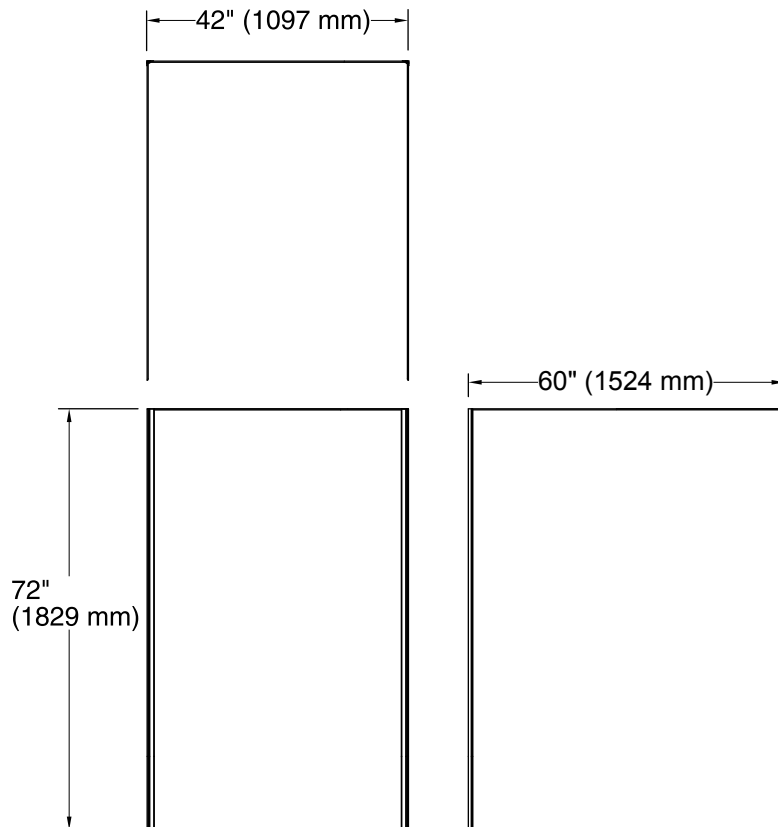

Features

- Includes 60"x72" wall panel, (2) 42"x72" wall panels, and (2) color-matched corner joints.

Material

- Durable, non-porous, 0.2" thick compression-molded walls that are easy to clean and resist chipping and cracking.
- Walls made from Serica™ composite material.

Installation

- Trimmable to customize size and installation.

Components

Product includes:

- K-97608 60"x72" Wall Panel
- K-97607 42"x72" Wall Panel
- K-97607 42"x72" Wall Panel
- K-97635 96" Corner Joint

Codes/Standards

ASTM E162
ASTM E662

KOHLER® Limited Warranty – Choreograph™ Walls and Accessories

See website for detailed warranty information.

Available Color/Finishes

Color tiles intended for reference only.

Color	Code	Description
	0	White
	47	Almond
	95	Ice™ Grey
	96	Biscuit
	G9	Sandbar
	NY	Dune
	W07	
	W08	
	W09	
	W10	
	W11	

Technical Information

All product dimensions are nominal.

Installation: 3-Wall Alcove

Notes

Install this product according to the installation guide.

Use non-solvent based construction adhesive. For installation over tile, use 100% silicone sealant.