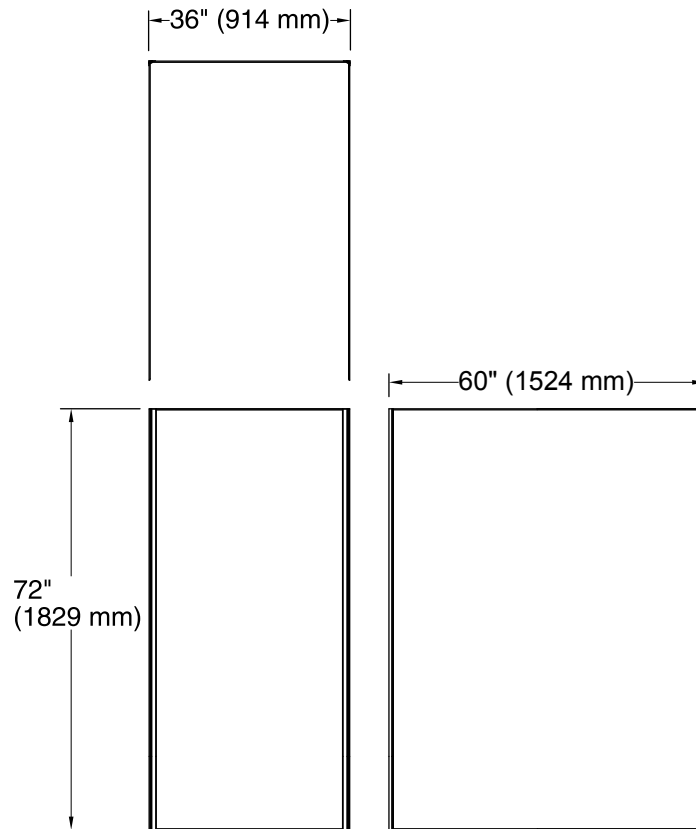

Features

- Includes 60"x72" wall panel, (2) 36"x72" wall panels, and (2) color-matched corner joints

Material

- Durable, non-porous, 0.2" thick compression-molded walls that are easy to clean and resist chipping and cracking.
- Walls made from Serica™ composite material.

Installation

- Trimmable to customize size and installation.

Recommended Accessories

- K-97621 7" Floating Shelf
- K-97622 14" Floating Shelf
- K-97623 21" Floating Shelf
- K-97624 Shower Hook
- K-97625 24" Shower Barre
- K-97626 36" Shower Barre
- K-97627 40" Shower Barre
- K-97628 54" Shower Barre
- K-97629 Teak Barre Shelf
- K-97630 9" Shower Locker
- K-97631 14" Shower Locker
- K-97632 Freestanding Shower Stool

Components

Product includes:

- K-97608 60"x72" Wall Panel
- K-97606 36"x72" Wall Panel
- K-97606 36"x72" Wall Panel
- K-97635 96" Corner Joint

Codes/Standards

- ASTM E162
- ASTM E662
- Greenguard UL 2818 - Gold

Technical Information

All product dimensions are nominal.

Installation: 3-Wall Alcove

Notes

Measure your actual product for rough-in details.

Install this product according to the installation instructions.