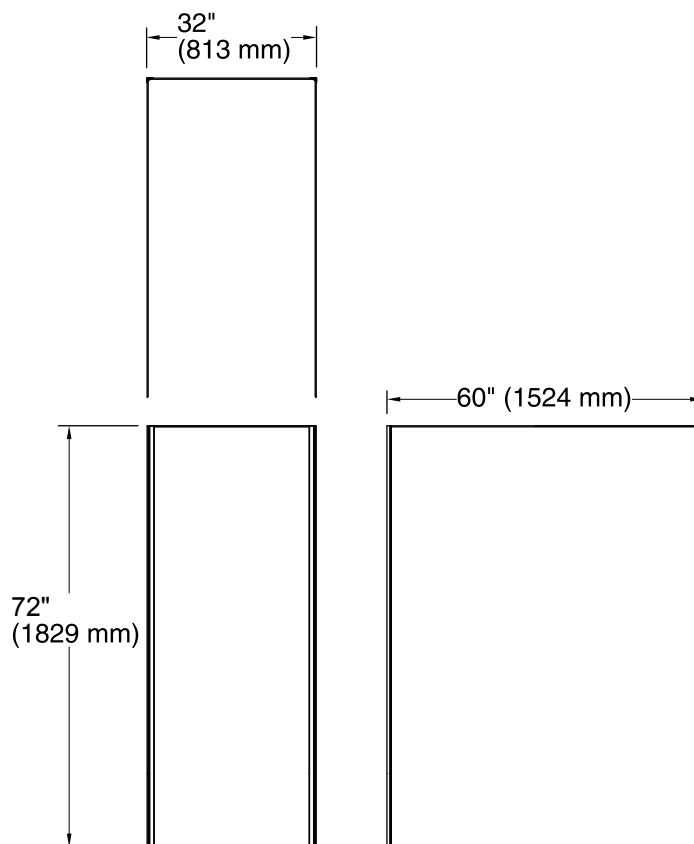

Features

- Includes 60"x72" wall panel, (2) 32"x72" wall panels, and (2) color-matched corner joints.

Material

- Walls made from Serica™ composite material.
- Durable, non-porous, 0.2" thick compression-molded walls that are easy to clean and resist chipping and cracking.

Installation

- Trimmable to customize size and installation.

Recommended Accessories

- K-97621 7" Floating Shelf
- K-97622 14" Floating Shelf
- K-97623 21" Floating Shelf
- K-97624 Shower Hook
- K-97625 24" Shower Barre
- K-97626 36" Shower Barre
- K-97627 40" Shower Barre
- K-97628 54" Shower Barre
- K-97629 Teak Barre Shelf
- K-97630 9" Shower Locker
- K-97631 14" Shower Locker
- K-97632 Freestanding Shower Stool

Components

Product includes:

- K-97608 60"x72" Wall Panel
- K-97605 32"x72" Wall Panel
- K-97605 32"x72" Wall Panel
- K-97635 96" Corner Joint

Codes/Standards

ASTM E162
ASTM E662
Greenguard UL 2818 - Gold

Technical Information

All product dimensions are nominal.

Installation: 3-Wall Alcove

Notes

Measure your actual product for rough-in details.

Install this product according to the installation instructions.