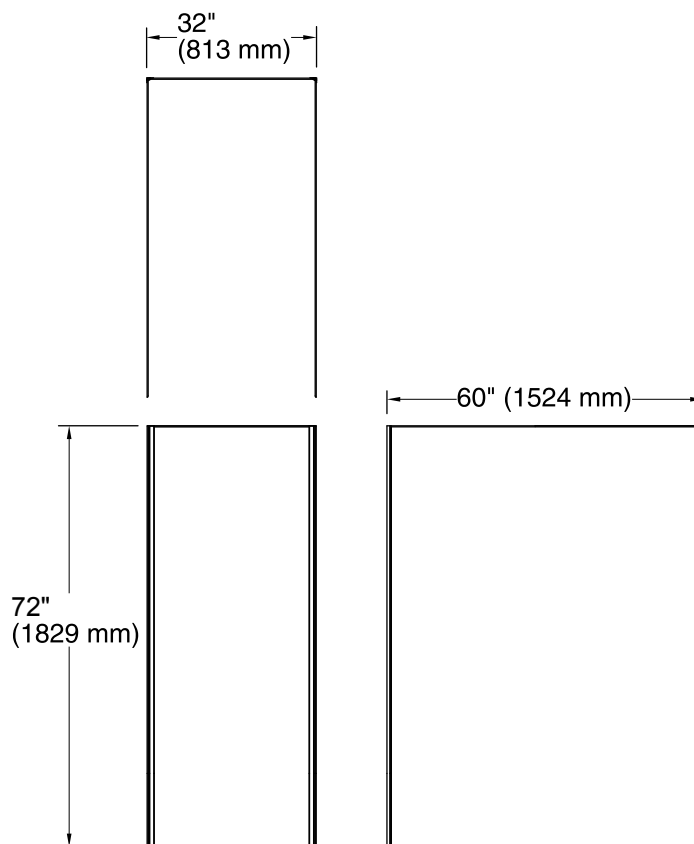

Features

- Includes 60"x72" wall panel, (2) 32"x72" wall panels, and (2) color-matched corner joints.

Material

- Walls made from Serica™ composite material.
- Durable, non-porous, 0.2" thick compression-molded walls that are easy to clean and resist chipping and cracking.

Installation

- Trimmable to customize size and installation.

Recommended Accessories

- K-97621 7" Floating Shelf
- K-97622 14" Floating Shelf
- K-97623 21" Floating Shelf
- K-97624 Shower Hook
- K-97625 24" Shower Barre
- K-97626 36" Shower Barre
- K-97627 40" Shower Barre
- K-97628 54" Shower Barre
- K-97629 Teak Barre Shelf
- K-97630 9" Shower Locker
- K-97631 14" Shower Locker
- K-97632 Freestanding Shower Stool

Components

Product includes:

- K-97608 60"x72" Wall Panel
- K-97605 32"x72" Wall Panel
- K-97605 32"x72" Wall Panel
- K-97635 96" Corner Joint

Codes/Standards

ASTM E162
ASTM E662
Greenguard UL 2818 - Gold

Technical Information

All product dimensions are nominal.
Installation: 3-Wall Alcove

Notes

Measure your actual product for rough-in details.

Install this product according to the installation instructions.