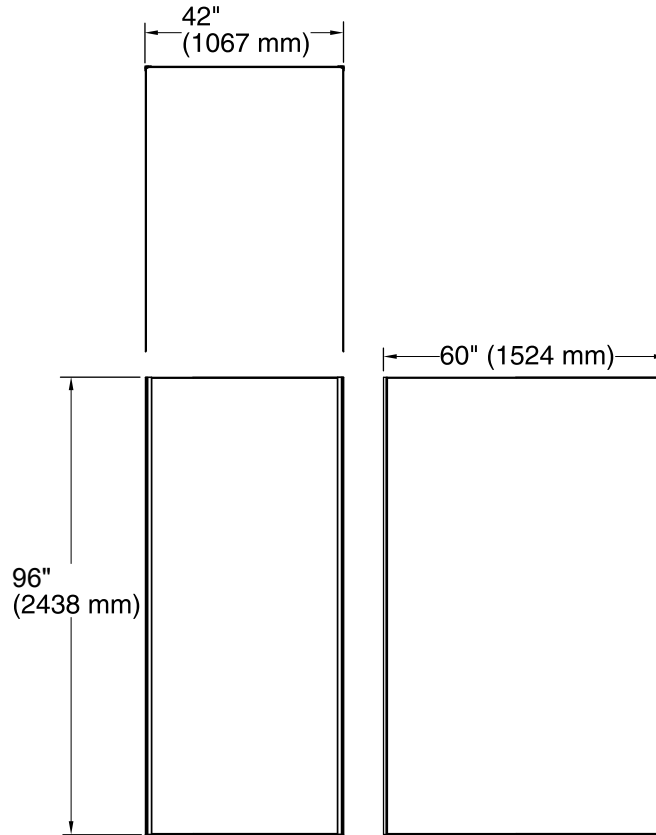

Features

- Includes 60"x96" wall panel, (2) 42"x96" wall panels, and (2) color-matched corner joints.

Material

- Walls made from Serica™ composite material.
- Durable, non-porous, 0.2" thick compression-molded walls that are easy to clean and resist chipping and cracking.

Installation

- Trimmable to customize size and installation.

Recommended Accessories

- K-97621 7" Floating Shelf
- K-97622 14" Floating Shelf
- K-97623 21" Floating Shelf
- K-97624 Shower Hook
- K-97625 24" Shower Barre
- K-97626 36" Shower Barre
- K-97627 40" Shower Barre
- K-97628 54" Shower Barre
- K-97629 Teak Barre Shelf
- K-97630 9" Shower Locker
- K-97631 14" Shower Locker
- K-97632 Freestanding Shower Stool

Components

Product includes:

- K-97604 60"x96" Wall Panel
- K-97602 42"x96" Wall Panel
- K-97602 42"x96" Wall Panel
- K-97635 96" Corner Joint

Codes/Standards

ASTM E162
ASTM E662
Greenguard UL 2818 - Gold

Technical Information

All product dimensions are nominal.

Installation: 3-Wall Alcove

Notes

Measure your actual product for rough-in details.

Install this product according to the installation instructions.