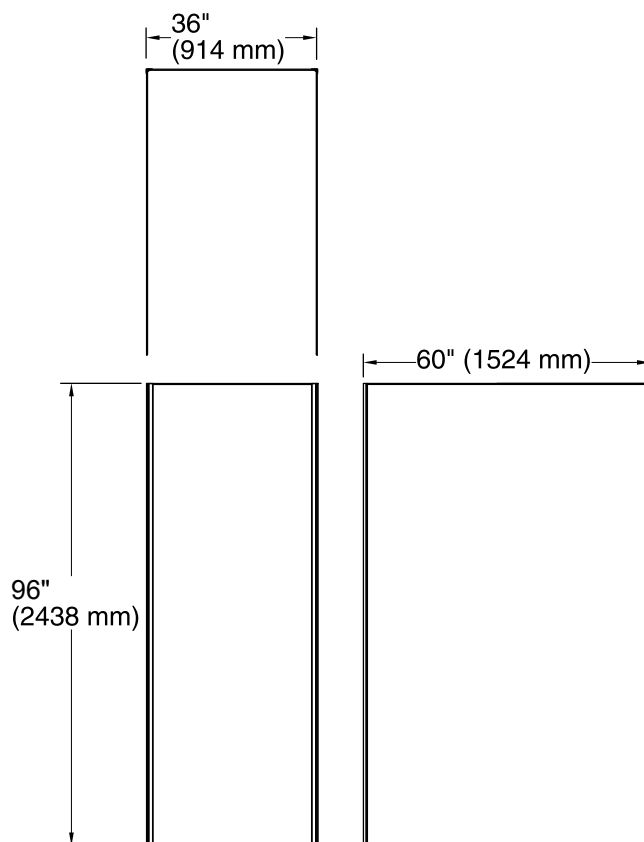

Features

- Includes 60"x96" wall panel, (2) 36"x96" wall panels, and (2) color-matched corner joints.

Material

- Walls made from Serica™ composite material.
- Durable, non-porous, 0.2" thick compression-molded walls that are easy to clean and resist chipping and cracking.

Installation

- Trimmable to customize size and installation.

Recommended Accessories

- K-97621 7" Floating Shelf
- K-97622 14" Floating Shelf
- K-97623 21" Floating Shelf
- K-97624 Shower Hook
- K-97625 24" Shower Barre
- K-97626 36" Shower Barre
- K-97627 40" Shower Barre
- K-97628 54" Shower Barre
- K-97629 Teak Barre Shelf
- K-97630 9" Shower Locker
- K-97631 14" Shower Locker
- K-97632 Freestanding Shower Stool

Components

Product includes:

- K-97604 60"x96" Wall Panel
- K-97601 36"x96" Wall Panel
- K-97601 36"x96" Wall Panel
- K-97635 96" Corner Joint

Codes/Standards

ASTM E162
ASTM E662
Greenguard UL 2818 - Gold

Technical Information

All product dimensions are nominal.

Installation: 3-Wall Alcove

Notes

Measure your actual product for rough-in details.

Install this product according to the installation instructions.