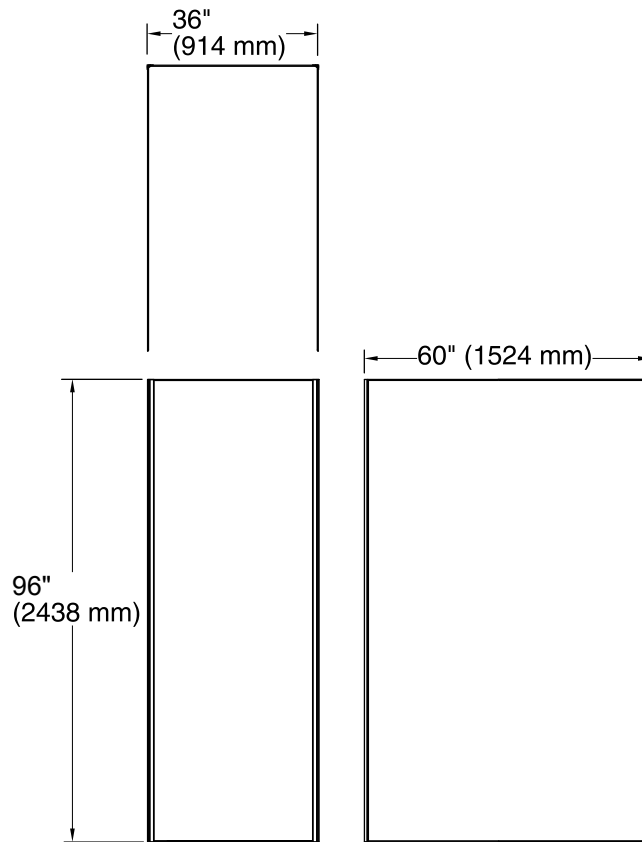

Features

- Cord pattern texture.

Material

- Includes 60"x96" wall panel, (2) 36"x96" wall panels, and (2) color-matched corner joints.

Components

Product includes:

- K-97604-T02 60"x96" Wall Panel
- K-97601-T02 36"x96" Wall Panel
- K-97601-T02 36"x96" Wall Panel
- K-97635 96" Corner Joint

Color	Code	Description
	0	White
	96	Biscuit
	47	Almond
	NY	Dune
	95	Ice™ Grey
	G9	Sandbar

Technical Information

All product dimensions are nominal.

Installation: 3-Wall Alcove

Notes

Measure your actual product for rough-in details.

Install this product according to the installation instructions.

Use non-solvent based construction adhesive. For installation over tile, use 100% silicone sealant.

Corner joints (optional) allow for 3/8" (10 mm) adjustment for out-of-plumb conditions or uneven cuts.