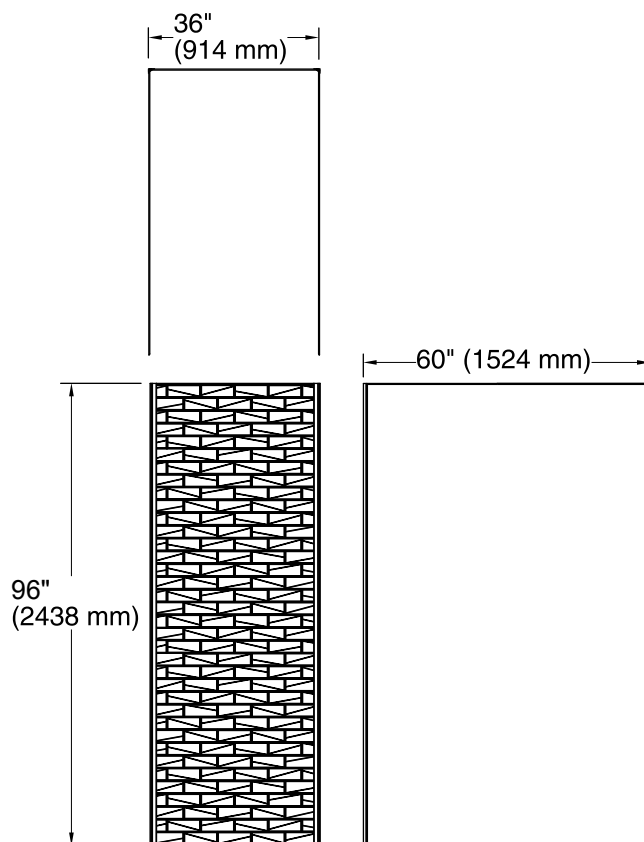

Features

- Includes 60"x96" wall panel, (2) 36"x96" wall panels, and (2) color-matched corner joints.
- Brick pattern texture.

Components

Product includes:

- K-97604-T01 60"x96" Wall Panel
- K-97601-T01 36"x96" Wall Panel
- K-97601-T01 36"x96" Wall Panel
- K-97635 96" Corner Joint

Color	Code	Description
	0	White
	96	Biscuit
	47	Almond
	NY	Dune
	95	Ice™ Grey
	G9	Sandbar

Technical Information

All product dimensions are nominal.

Installation: 3-Wall Alcove

Notes

Measure your actual product for rough-in details.

Install this product according to the installation instructions.

Use non-solvent based construction adhesive. For installation over tile, use 100% silicone sealant.

Corner joints (optional) allow for 3/8" (10 mm) adjustment for out-of-plumb conditions or uneven cuts.