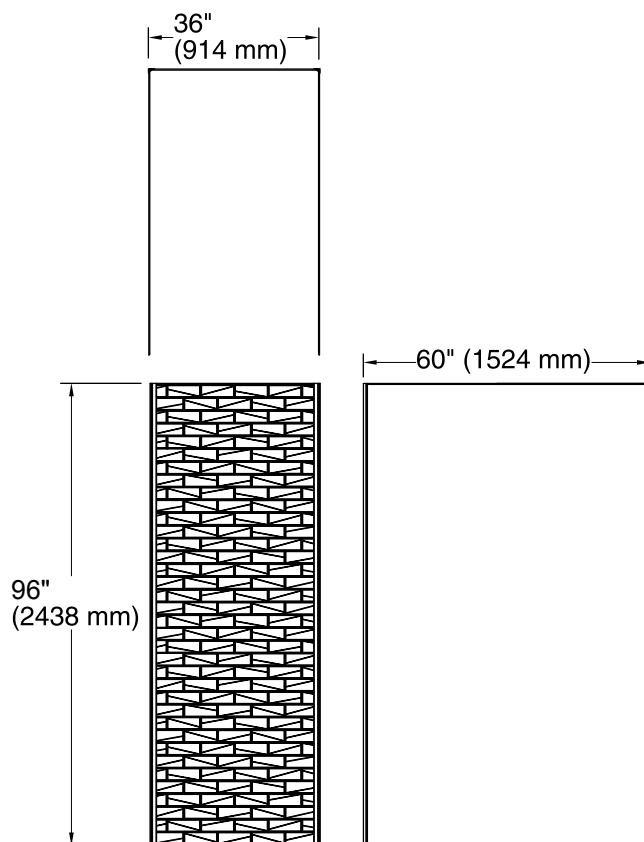

Features

- Includes 60"x96" wall panel, (2) 36"x96" wall panels, and (2) color-matched corner joints.
- Brick pattern texture.

Material

- Durable, non-porous, 0.2" thick compression molded walls that are easy to clean and resist chipping and cracking.
- Walls made from Serica™ composite material.

Installation

- Trimmable to customize size and installation.

Components

Product includes:

- K-97604-T01 60"x96" Wall Panel
- K-97601-T01 36"x96" Wall Panel
- K-97601-T01 36"x96" Wall Panel
- K-97635 96" Corner Joint

Color	Code	Description
	0	White
	96	Biscuit
	47	Almond
	NY	Dune
	95	Ice™ Grey
	G9	Sandbar

Technical Information

All product dimensions are nominal.
Installation: 3-Wall Alcove

Notes

Install this product according to the installation guide.

Use non-solvent based construction adhesive. For installation over tile, use 100% silicone sealant.

Corner joints (optional) allow for 3/8" (10 mm) adjustment for out-of-plumb conditions or uneven cuts.