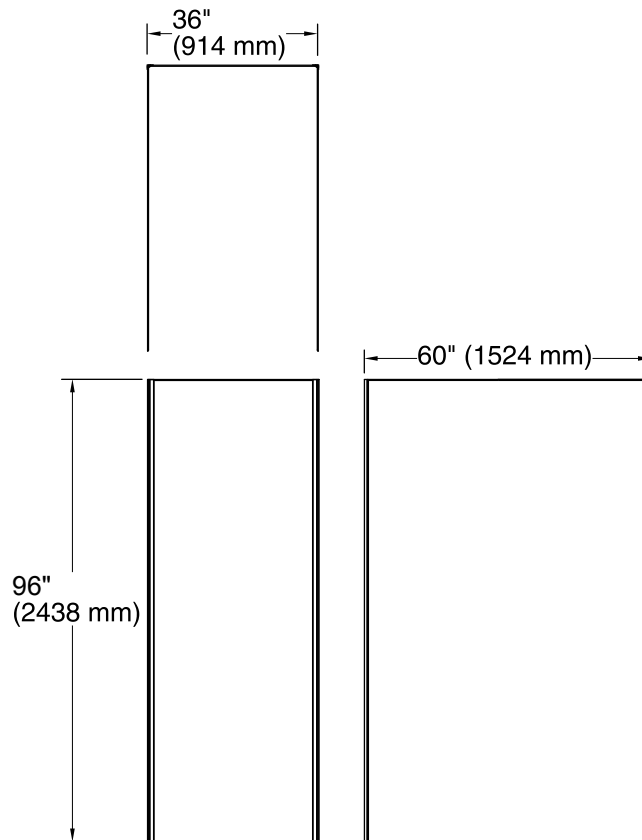

Features

- Includes 60"x96" wall panel, (2) 36"x96" wall panels, and (2) color-matched corner joints.

Material

- Walls made from Serica™ composite material.
- Durable, non-porous, 0.2" thick compression-molded walls that are easy to clean and resist chipping and cracking.

Installation

- Trimmable to customize size and installation.

Recommended Accessories

- K-97621 7" Floating Shelf
- K-97622 14" Floating Shelf
- K-97623 21" Floating Shelf
- K-97624 Shower Hook
- K-97625 24" Shower Barre
- K-97626 36" Shower Barre
- K-97627 40" Shower Barre
- K-97628 54" Shower Barre
- K-97629 Teak Barre Shelf
- K-97630 9" Shower Locker
- K-97631 14" Shower Locker
- K-97632 Freestanding Shower Stool

Components

Product includes:

- K-97604 60"x96" Wall Panel
- K-97601 36"x96" Wall Panel
- K-97601 36"x96" Wall Panel
- K-97635 96" Corner Joint

Codes/Standards

- ASTM E162
- ASTM E662
- Greenguard UL 2818 - Gold

Technical Information

All product dimensions are nominal.

Installation: 3-Wall Alcove

Notes

Measure your actual product for rough-in details.

Install this product according to the installation instructions.