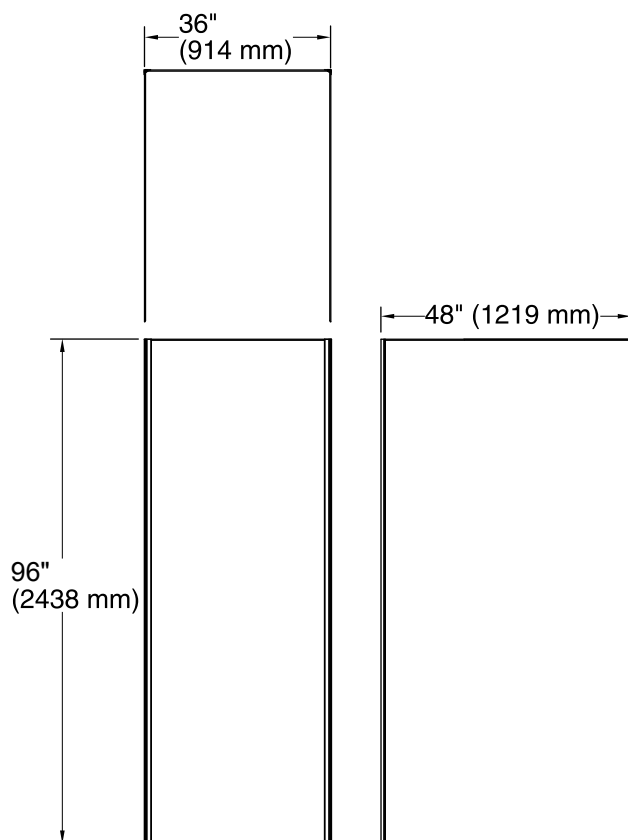

Features

- Includes 48"x96" wall panel, (2) 36"x96" wall panels, and (2) color-matched corner joints.

Material

- Walls made from Serica™ composite material.
- Durable, non-porous, 0.2" thick compression-molded walls that are easy to clean and resist chipping and cracking.

Installation

- Trimmable to customize size and installation.

Recommended Accessories

- K-97621 7" Floating Shelf
- K-97622 14" Floating Shelf
- K-97623 21" Floating Shelf
- K-97624 Shower Hook
- K-97625 24" Shower Barre
- K-97626 36" Shower Barre
- K-97627 40" Shower Barre
- K-97628 54" Shower Barre
- K-97629 Teak Barre Shelf
- K-97630 9" Shower Locker
- K-97631 14" Shower Locker
- K-97632 Freestanding Shower Stool

Components

Product includes:

- K-97603 48"x96" Wall Panel
- K-97601 36"x96" Wall Panel
- K-97601 36"x96" Wall Panel
- K-97635 96" Corner Joint

Codes/Standards

ASTM E162
ASTM E662
Greenguard UL 2818 - Gold

Technical Information

All product dimensions are nominal.
Installation: 3-Wall Alcove

Notes

Measure your actual product for rough-in details.

Install this product according to the installation instructions.